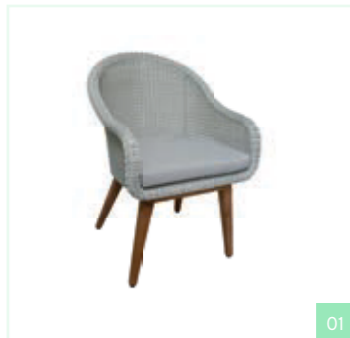

01

01

02

02

01

03

04

01

Indra

material: polyethylene + natural teak leg
H 88 cm W 60 cm D 66 cm

silver white incl
pique grey cushion
REF. A1718

siano grey incl
ombra cushion
REF. A2117

02

Demi

material: polyethylene + natural teak leg
H 87 cm W 68 cm D 69 cm

silver white incl
pique grey cushion
REF. A1719

siano grey incl
ombra cushion
REF. A2136

03

Eden

material: polyethylene + natural teak leg
H 77 cm W 61 cm D 65 cm

graphit grey incl desert cushion
REF. A1720

04

Rodos

material: teak + textilene
H 85 cm W 58 cm D 58 cm

natural + taupe
REF. 60781TP2

stackable