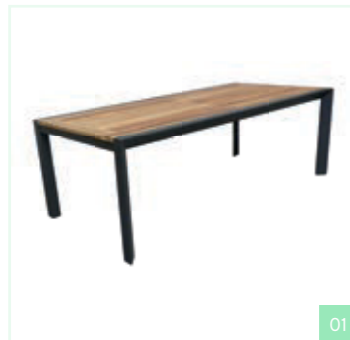

01

01

01

03

03

02

02

02

tables

01 Extension Table Carlo 220/340 - teak

material: alu + teak

H 76 cm W 220/340 cm D 106 cm

charcoal + naturel
REF. A1913

ice + naturel
REF. A1914

02 Extension Table Carlo 220/340 - glass

material: alu + glass

H 76 cm W 220/340 cm D 106 cm

ice + white
REF. 60865IC

ice + grey
REF. 60865ICGG

03 Extension Table Carlo 220/340 - ceramic on glass

material: alu + ceramic on glass

H 76 cm W 220/340 cm D 106 cm

ice + cement grey
REF. A537

charcoal + cement grey
REF. A748

04 Extension Table Carlo 220/340 - full ceramic

material: alu + ceramic

H 76 cm W 220/340 cm D 106 cm

ice + beton grey
REF. A153

ice + beton off white
REF. A155