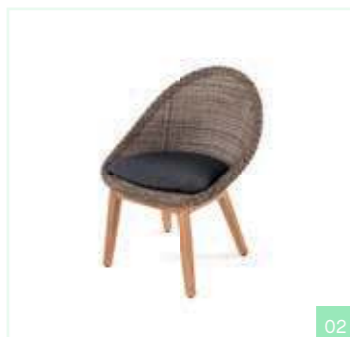

01

01

02

02

01

03

04

01

Indra

material: polyethylene + natural teak leg
H 88 cm W 60 cm D 66 cm

silver white incl
pique grey cushion
REF. A1718

siano grey incl
ombra cushion
REF. A2117

02

Demi

material: polyethylene + natural teak leg
H 87 cm W 68 cm D 69 cm

silver white incl
pique grey cushion
REF. A1719

siano grey incl
ombra cushion
REF. A2136

03

Eden

material: polyethylene + natural teak leg
H 77 cm W 61 cm D 65 cm

graphit grey incl desert cushion
REF. A1720

04

Rodos

material: teak + textilene
H 85 cm W 58 cm D 58 cm

natural + taupe
REF. 60781TP2

stackable