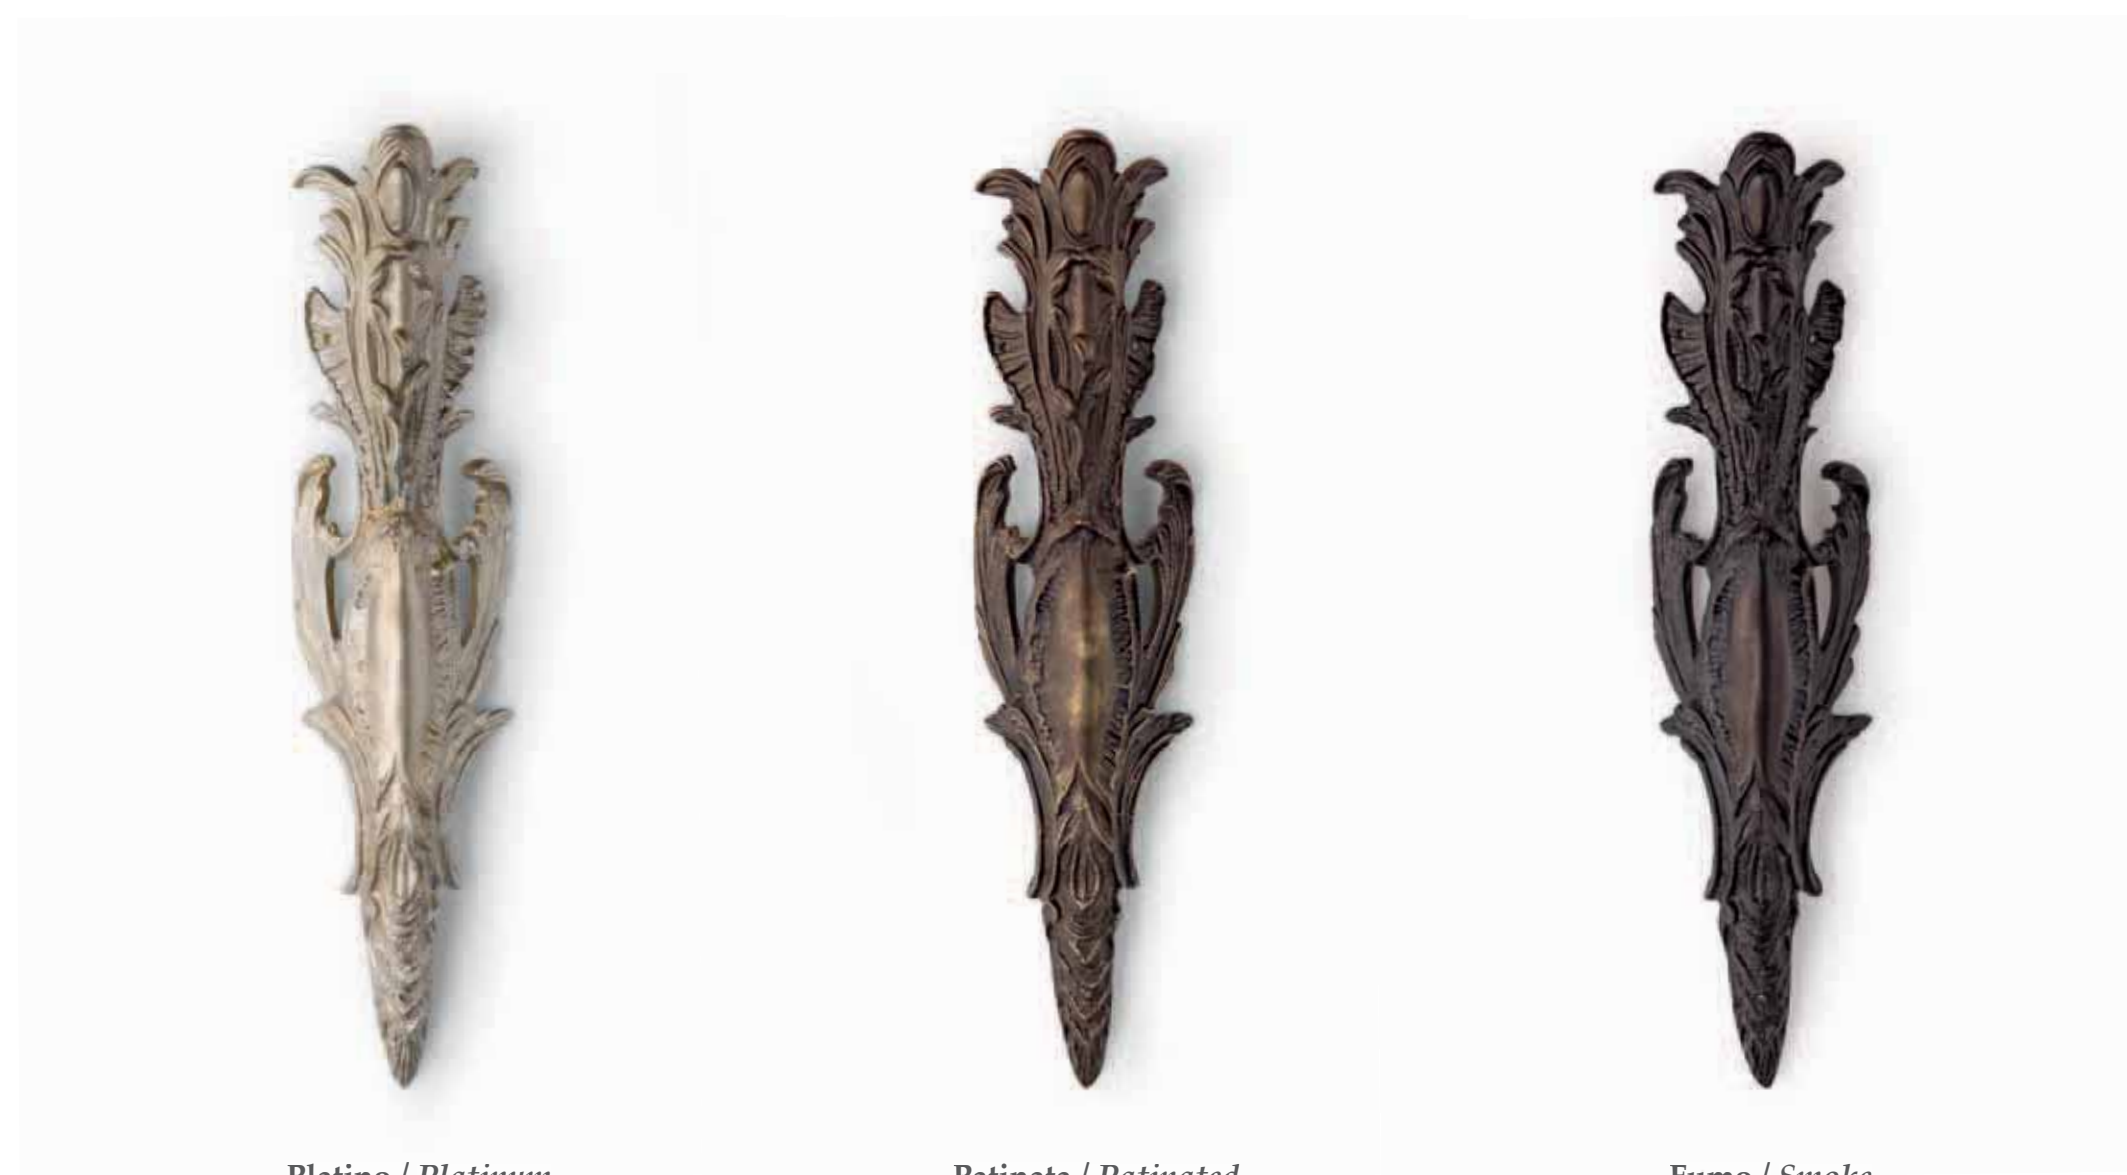

Hardware Finishings

Platino / Platinum

Patinata / Patinated

Fumo / Smoke