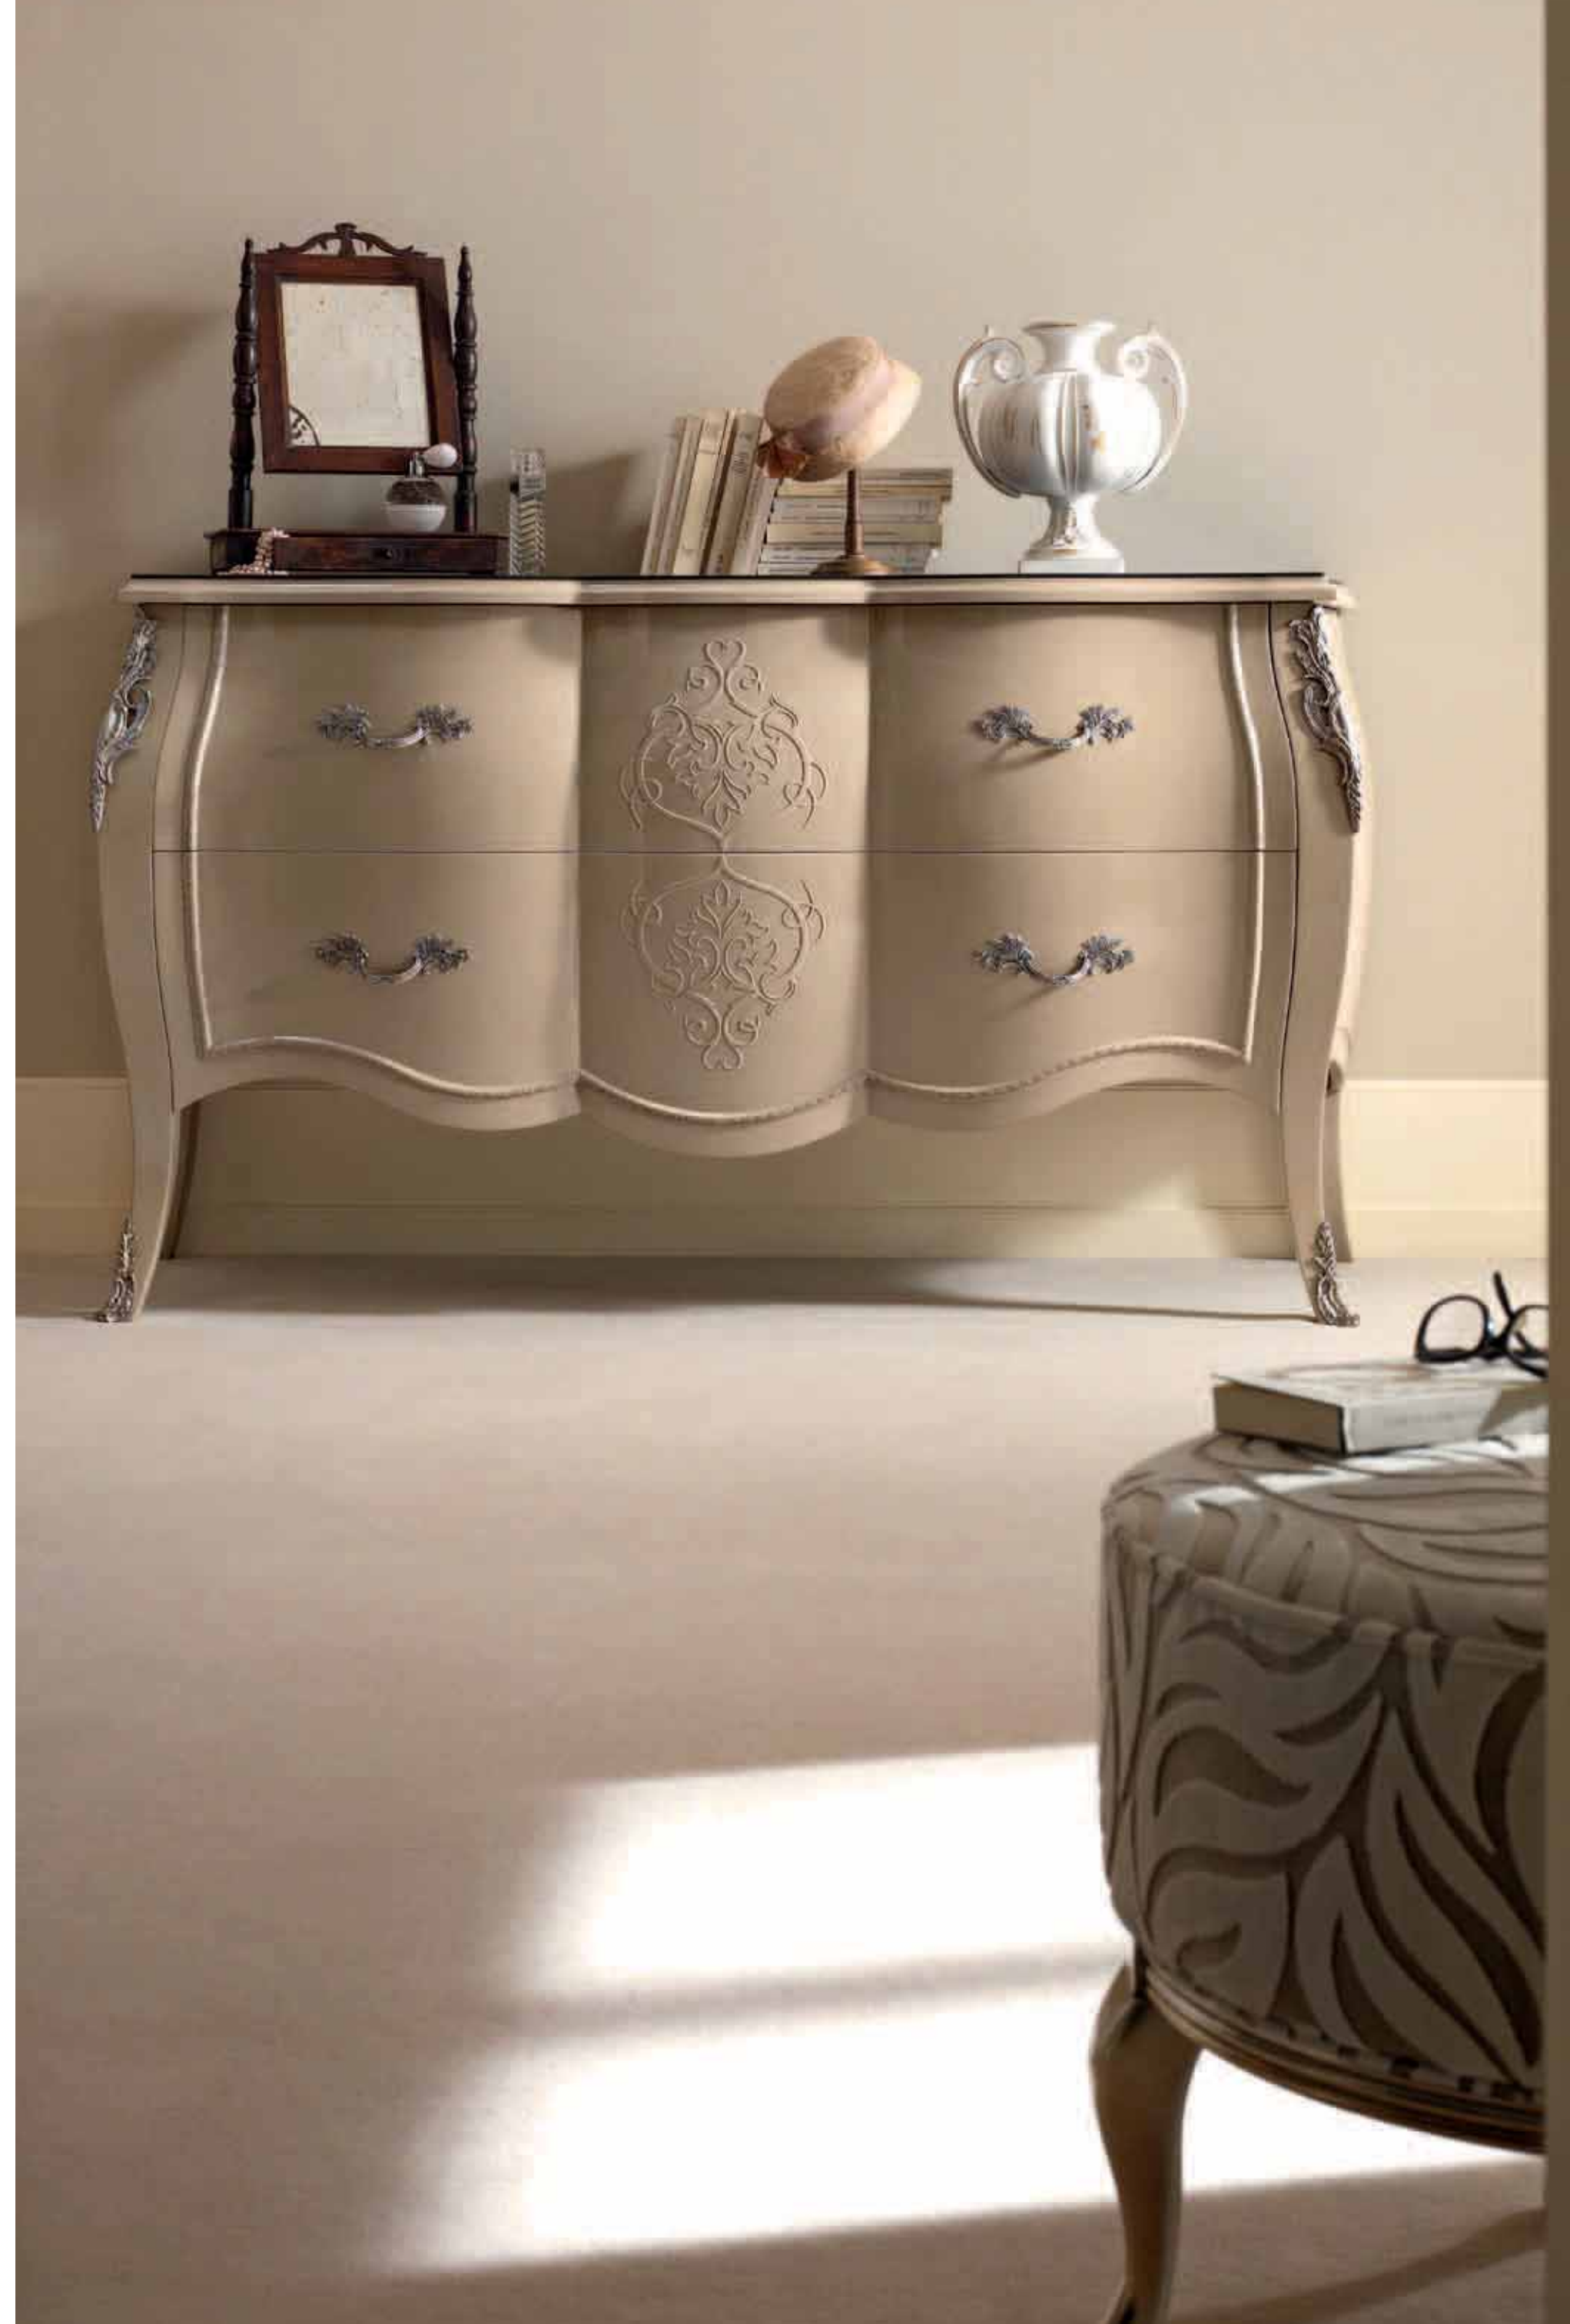

R. B. SHERIDAN (1751-1816)

Come our lovely lady **NIGHT** ;
So goodnight, with lullaby.

W. SHAKESPEARE (1564-1616)

Comodino / Bedside table **N91TR** - cm 80 x 45 x 66 h. - finitura / finishing 101909

Panca / Bench **H6TR** - tessuto / fabric TV Silver FH 001-30 - cm 143 x 50 x 53 h - finitura / finishing 1019