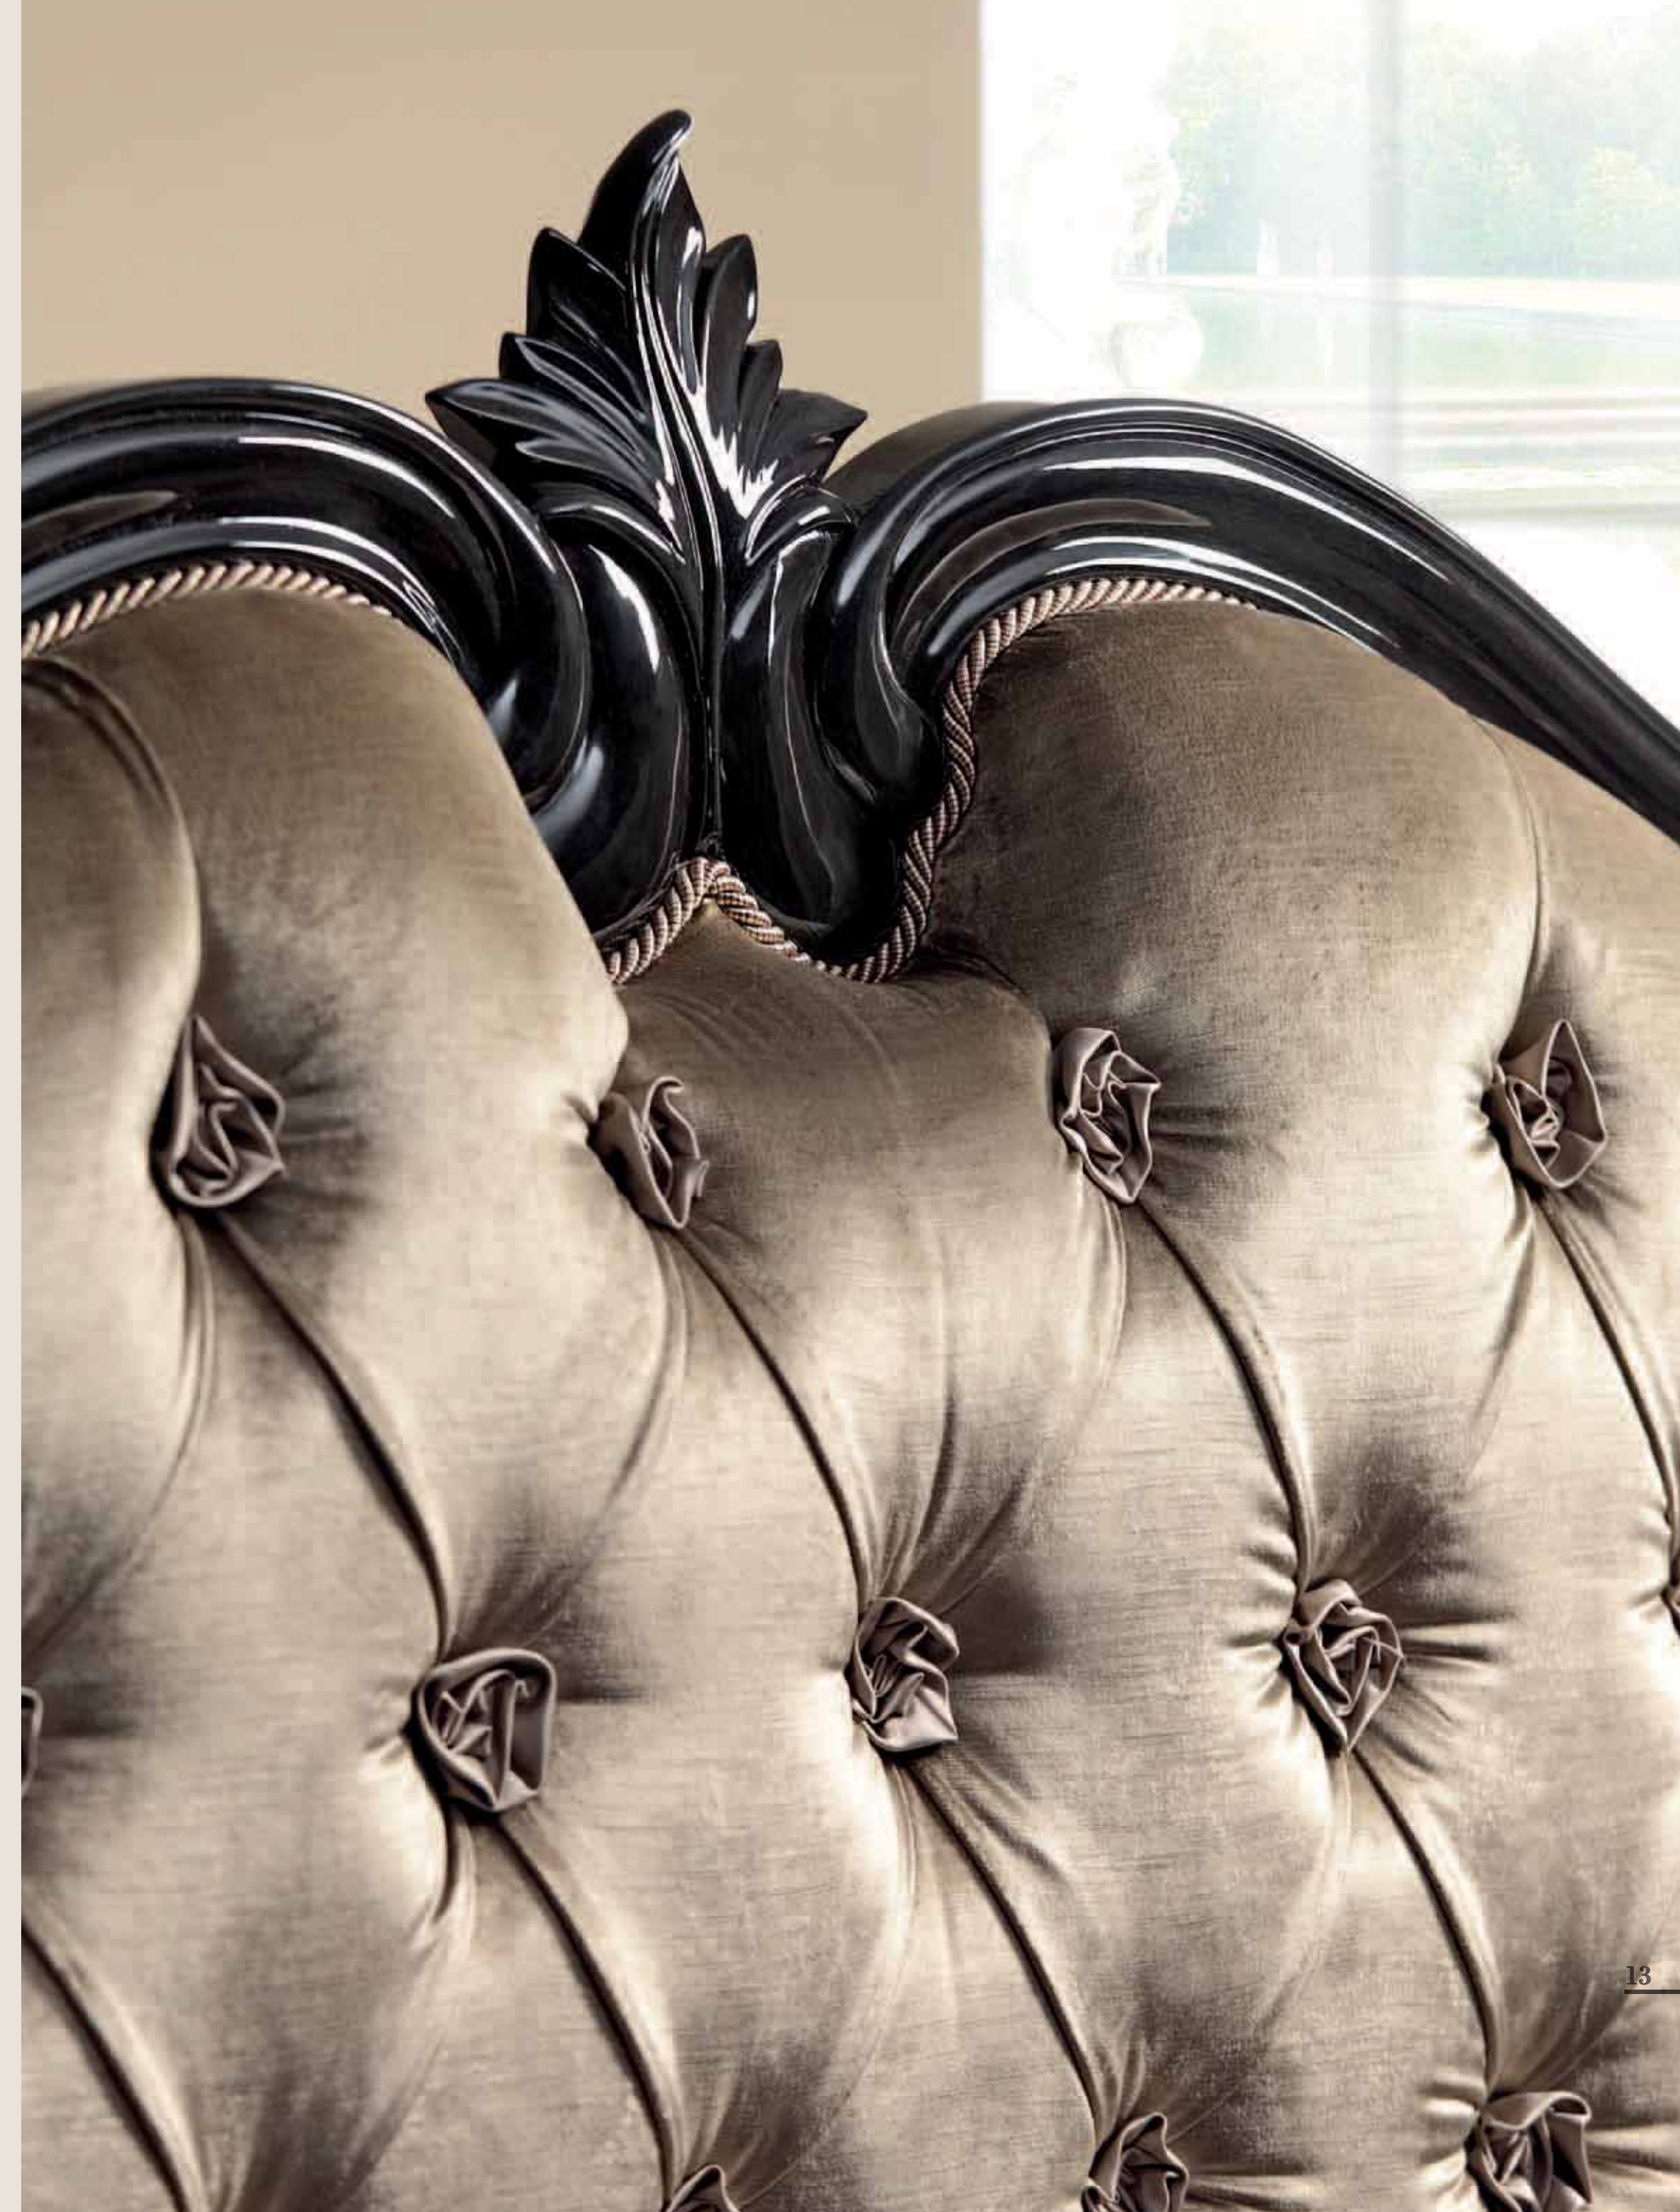

R. B. SHERIDAN (1751-1816)

Come our lovely lady **NIGHT** ;
So goodnight, with lullaby.

W. SHAKESPEARE (1564-1616)

Comodino / Bedside table **N91TR** - cm 80 x 45 x 66 h. - finitura / finishing 101909

Panca / Bench **H6TR** - tessuto / fabric TV Silver FH 001-30 - cm 143 x 50 x 53 h - finitura / finishing 1019