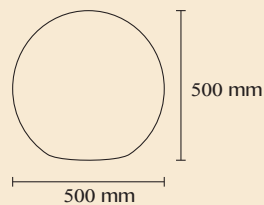

soft touch silicon

12,6 x 12,6 x 15,3 cm
15-20 hrs autonomy
battery 1200mAh
LED 0,5 W
touch color change

EAN code : 33760119731888

WIRELESS LAMPS
LAMPES A POSER
SANS FIL

BOBBY

Ref : BOBBY C30

diameter 30 cm
16 hrs autonomy
battery 2200mAh
LED 5 W
weight : 1 kg
IP67