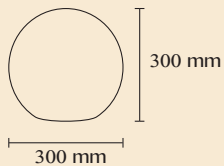

soft touch silicon

12,6 x 12,6 x 15,3 cm
15-20 hrs autonomy
battery 1200mAh
LED 0,5 W
touch color change

EAN code : 33760119731888

WIRELESS LAMPS
LAMPES A POSER
SANS FIL

BOBBY

Ref : BOBBY C30

diameter 30 cm
16 hrs autonomy
battery 2200mAh
LED 5 W
weight : 1 kg
IP67