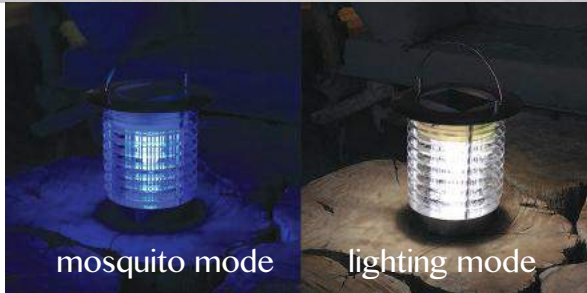

against mosquitoes

area of action 30 - 40 m²

FLY

Ref : FLY

18 x 18 x 18 cm
40 hrs autonomy
battery 1500mAh
LED E27
weight : 1 kg
IP44

EAN code : 3760119738047

mosquito mode

lighting mode