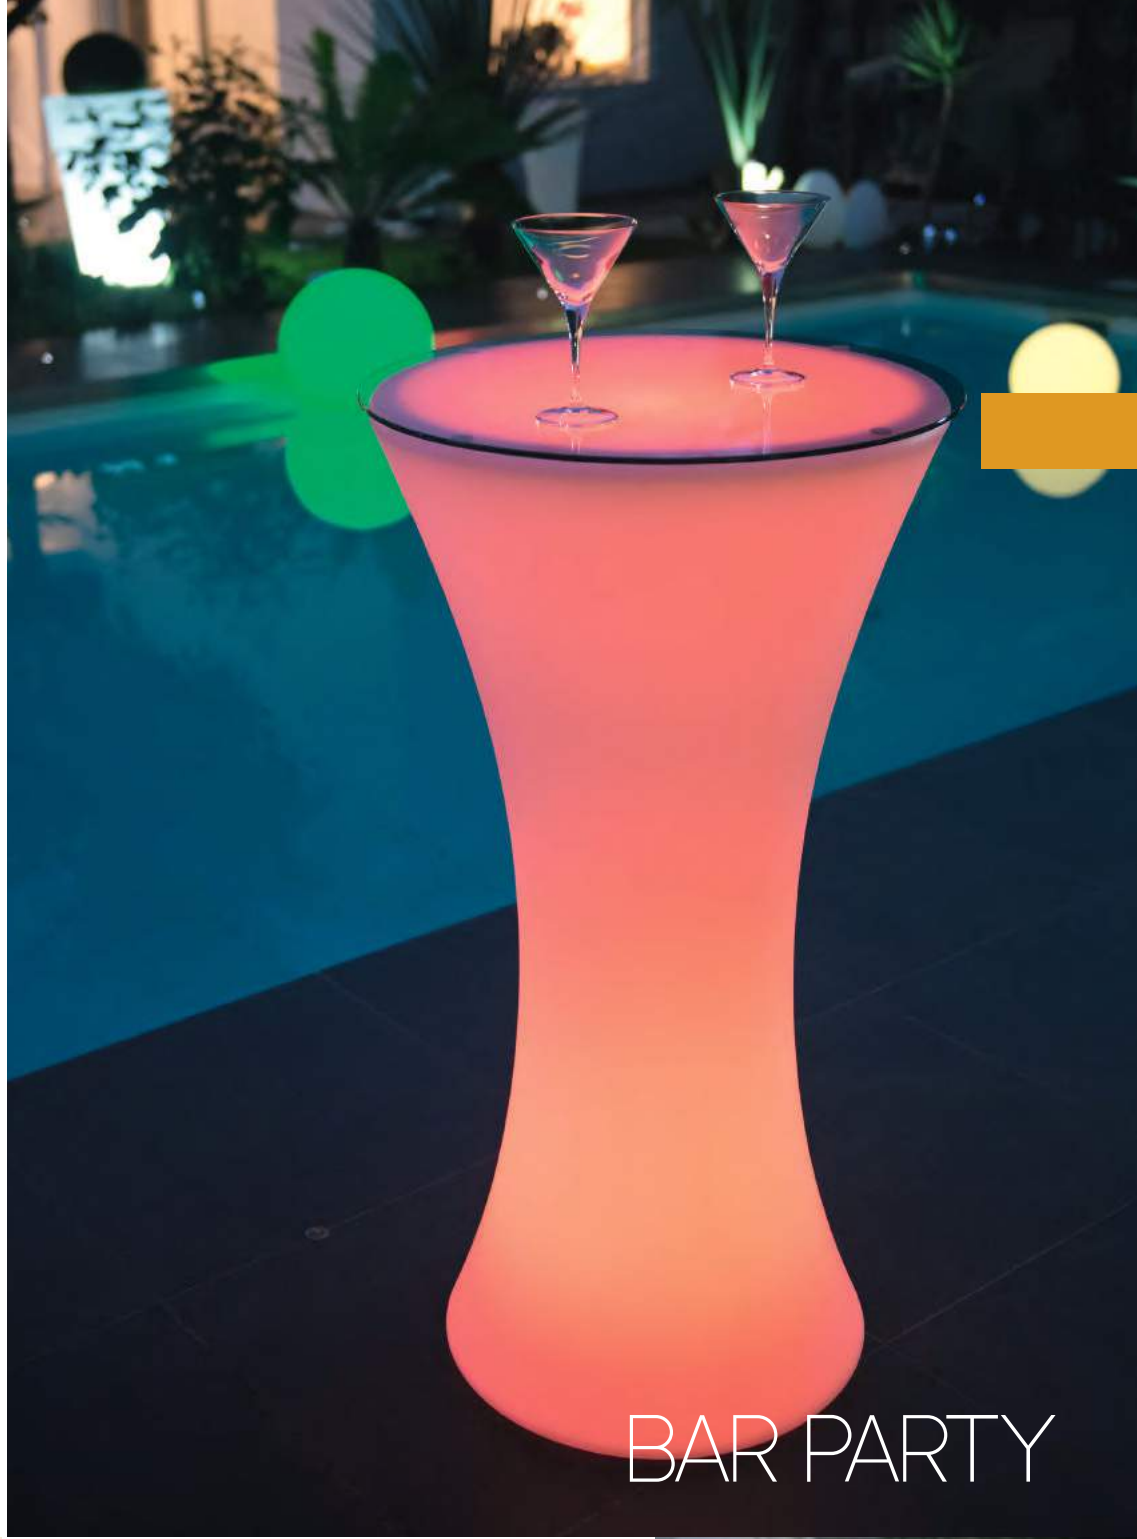

EAN code : 3760119733639

LADY

Ref : LADY C110

30 x 30 x 110 cm
7-9 hrs autonomy
battery 1500mAh
LED 3 W
weight : 3,5 kg
IP44

EAN code : 3760119739884

BAR PARTY

Ref : BAR PARTY

56 x 56 x 110 cm
8 hrs autonomy
battery 2000mAh
LED 5 W
weight : 10 kg
IP66