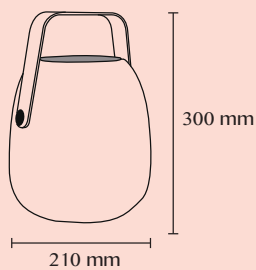

WIRELESS MUSICAL LAMPS

LUCY PLAY

Ref : LUCY PLAY

aluminium handle

21 x 21 x 30 cm
8 hrs autonomy
battery 4000mAh
LED 3 W
speaker 10 W
weight : 1,6 kg
IP44
bluetooth connection

EAN code : 3760119738320

SO PLAY

Ref : SO PLAY

transparent handle

21 x 21 x 30 cm
 6 hrs autonomy
 battery 2000mAh
 LED 3 W
 speaker 10 W
 weight : 1,5 kg
 IP44

bluetooth connection

EAN code : 3760119731154

TAKE AWAY PLAY

Ref : TAKE AWAY PLAY