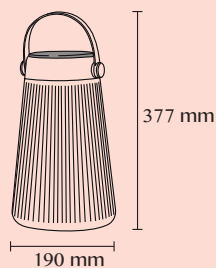

WIRELESS MUSICAL LAMPS

LUCY PLAY

Ref : LUCY PLAY

aluminium handle

21 x 21 x 30 cm
8 hrs autonomy
battery 4000mAh
LED 3 W
speaker 10 W
weight : 1,6 kg
IP44
bluetooth connection

EAN code : 3760119738320

SO PLAY

Ref : SO PLAY

transparent handle

21 x 21 x 30 cm
 6 hrs autonomy
 battery 2000mAh
 LED 3 W
 speaker 10 W
 weight : 1,5 kg
 IP44

bluetooth connection

EAN code : 3760119731154

TAKE AWAY PLAY

Ref : TAKE AWAY PLAY

19 x 19 x 37,7 cm

8 hrs autonomy

battery 4000mAh

LED 3 W

speaker 10 W

weight : 1,5 kg

IP44

bluetooth connection

EAN code : 3760119739266

WOODY PLAY new

Ref : WOODY PLAY

wooden handle

- 16,5 x 16,5 x 37 cm
- 8 hrs autonomy
- battery 4000mAh
- LED 3 W
- speaker 10 W
- weight : 1,8 kg
- IP44
- bluetooth connection

EAN code : 3760119731178