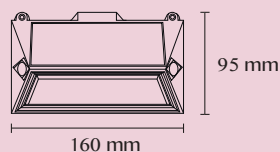

POLY **new**

smart turn on

2 motion sensors

2 lighting modes

Ref : POLY

16,8 x 10 x 4 cm
8 hrs autonomy
battery 1200mAh
LED 18 pcs 0,2 W
IP44

EAN code : 3760119730591