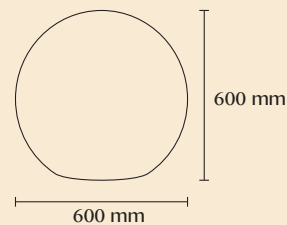

soft touch silicon

12,6 x 12,6 x 15,3 cm
15-20 hrs autonomy
battery 1200mAh
LED 0,5 W
touch color change

EAN code : 33760119731888

WIRELESS LAMPS
LAMPES A POSER
SANS FIL

BOBBY

Ref : BOBBY C30

diameter 30 cm
16 hrs autonomy
battery 2200mAh
LED 5 W
weight : 1 kg
IP67