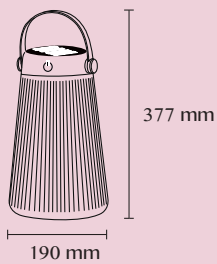

SOLAR LAMPS

FLAMY SUN new

Ref : FLAMY SUN

11 x 11 x 78 cm
12 - 15 hrs autonomy
battery 2200mAh
LED 4 W
weight : 0,3 kg
IP44

smart turn on

flame imitation

EAN code : 3760119738306

SOLSTY

Ref : SOLSTY C30

30 x 30 x 30 cm
12 hrs autonomy
battery 1800mAh
LED 1,5 W
weight : 0,91 kg
IP65

EAN code : 3760119739488

CASY

Ref : CASY C30

30 x 30 x 32 cm
12 hrs autonomy
battery 1800mAh
LED 1,5 W
weight : 1,5 kg
IP65

EAN code : 3760119739495

TAKE AWAY

Ref : TAKE AWAY

19 x 19 x 37,7 cm
10 hrs autonomy
battery 1800mAh
LED 0,75 W
weight : 0,78 kg
IP44

EAN code : 3760119730652

CHANDELY

Ref : CHANDELY

13,5 x 13,5 x 30,2 cm