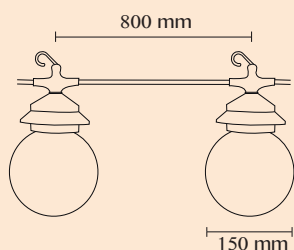

EAN code : 3760119731789

cold white

Ref : TRY

40 x 40 x 150
E27
220 - 240 V
weight : 6 kg
IP64

EAN code : 3760119739136

cold white

GIURLANDES
STRING LIGHTS

CHERRY

HIGH VOLTAGE

Ref : CHERRY W4 / W10

4 sockets & LED bulbs E27 / 10 sockets & LED bulbs E27

Total length : 5 m / 10 m

Distance between bulbs : 80 cm / 80 cm

Distance between first

bulb and plug : 2,50 m / 2,50 m

IP44

EAN code W4 : 3760119734261

EAN code W10 : 3760119730485

MAFY

VINTY

HIGH VOLTAGE

Ref : MAFY / VINTY

10 sockets
Total length : 6 m
Distance between bulbs : 40 cm
Distance between first
bulb and plug : 2,15 m
IP44