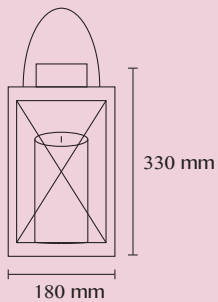

Ref : FIREFLY

18 x 18 x 33 cm
10 hrs autonomy
battery 600mAh
LED 0,06 W
weight : 1,23 kg
IP44

EAN code : 3760119730706