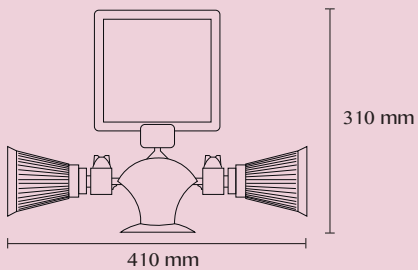

HANG CREAMY

Ref : HANG CREAMY

10 x 10 x 34 cm
8 hrs autonomy
battery 200mAh
LED 0,06 W
weight : 0,18 kg
IP44

EAN code : 3760119734117

DOLBY **new**

smart turn on

2 lighting modes

2 motion sensors