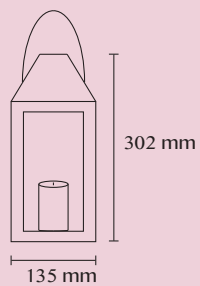

Ref : SOLSTY C30

30 x 30 x 30 cm
12 hrs autonomy
battery 1800mAh
LED 1,5 W
weight : 0,91 kg
IP65

EAN code : 3760119739488

CASY

Ref : CASY C30

30 x 30 x 32 cm
12 hrs autonomy
battery 1800mAh
LED 1,5 W
weight : 1,5 kg
IP65

EAN code : 3760119739495

TAKE AWAY

Ref : TAKE AWAY

19 x 19 x 37,7 cm
10 hrs autonomy
battery 1800mAh
LED 0,75 W
weight : 0,78 kg
IP44

EAN code : 3760119730652

CHANDELY

Ref : CHANDELY

13,5 x 13,5 x 30,2 cm

18 x 18 x 33 cm
10 hrs autonomy
battery 600mAh
LED 0,06 W
weight : 1,23 kg
IP44

EAN code : 3760119730706

Ref : CREAMY

10 x 10 x 73 cm
8 hrs autonomy
battery 200mAh
LED 0,06 W
weight : 0,26 kg
IP44

EAN code : 3760119730102