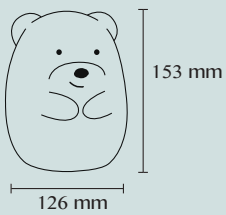

new TEDDY

Ref : TEDDY

soft touch silicon

12,6 x 12,6 x 15,3 cm
15-20 hrs autonomy
battery 1200mAh
LED 0,5 W
touch color change

EAN code : 33760119731888