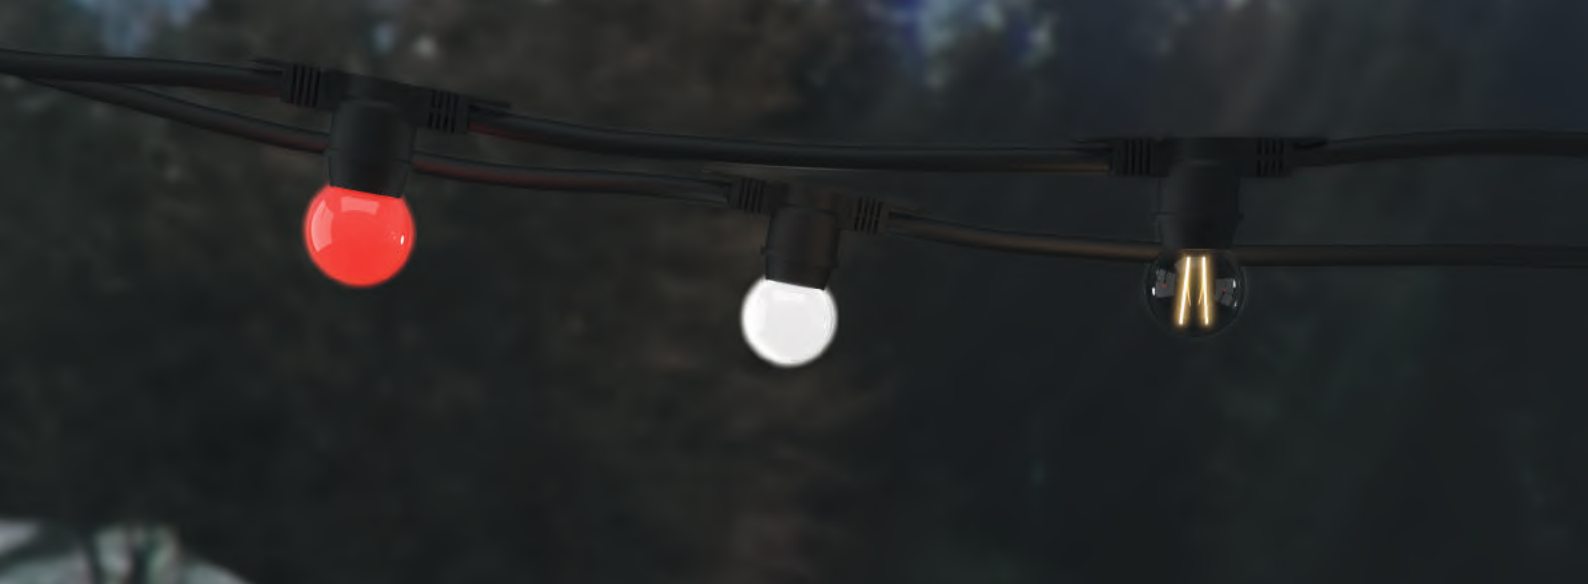

5 PIECES PACK

new

PARTY BULB