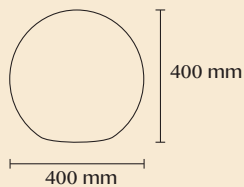

soft touch silicon

12,6 x 12,6 x 15,3 cm
15-20 hrs autonomy
battery 1200mAh
LED 0,5 W
touch color change

EAN code : 33760119731888

WIRELESS LAMPS
LAMPES A POSER
SANS FIL

BOBBY

Ref : BOBBY C30

diameter 30 cm
16 hrs autonomy
battery 2200mAh
LED 5 W
weight : 1 kg
IP67