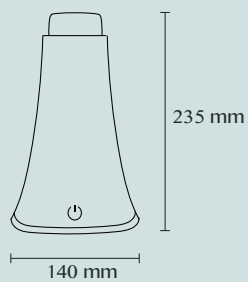

Ref : TOBY

14 x 14 x 23,5 cm
10 hrs autonomy
battery 1500mAh
LED 1,2 W
weight : 0,32 kg
IP44

EAN code : 3760119734650