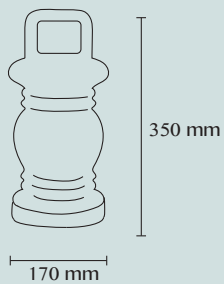

EAN code : 3760119731987

LIBERTY

Ref : LIBERTY

18 x 18 x 26,5 cm
16 hrs autonomy
battery 2200mAh
LED 5 W
weight : 0,88 kg
IP67

EAN code : 3760119734292

JOY

Ref : JOY

13,5 x 13,5 x 340 cm
16 hrs autonomy
battery 2200mAh
LED 5 W
weight : 0,56 kg
IP44

EAN code : 3760119739761

HEAVY

Ref : HEAVY

23 x 23 x 27,5 cm
16 hrs autonomy
battery 2200mAh
LED 5 W
weight : 2,5 kg
IP44

EAN code : 3760119734032

FUNNY

Ref : FUNNY

22 x 22 x 20 cm
16 hrs autonomy
battery 2200mAh
LED 5 W
weight : 0,65 kg
IP67

EAN code : 3760119737071

EASY

Ref : EASY C23

16 x 16 x 23 cm
16 hrs autonomy
battery 2200mAh
LED 5 W
weight : 0,82 kg
IP67

EAN code : 3760119737088

BABY

Ref : BABY

warm white

15 x 15 x 280 cm
8 hrs autonomy
battery 1000mAh
LED 1 W
weight : 0,8 kg
IP65

EAN code : 3760119733929

SAILY

Ref : SAILY

cold white

17 x 17 x 35 cm
8 hrs autonomy
battery 1000mAh
LED 1 W
weight : 1,2 kg
IP65