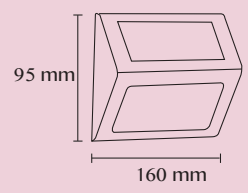

2 PIECES PACK

new

WALLY

smart turn on

aluminium body

Ref : WALLY

10 x 8 x 2,5 cm
8 hrs autonomy
battery 200 mAh
LED 3 pcs
IP44

EAN code : 3760119732816