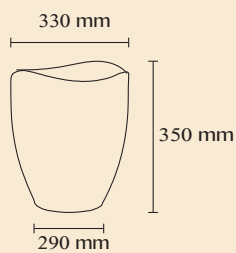

Ref : YUPPY

33 x 29 x 35 cm
8 hrs autonomy
battery 2000mAh
LED 5 W
weight : 2,2 kg
IP66

EAN code : 3760119734100