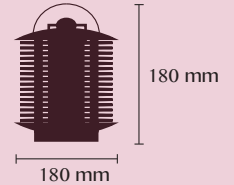

against mosquitoes

area of action 30 - 40 m²

FLY

Ref : FLY

18 x 18 x 18 cm
40 hrs autonomy
battery 1500mAh
LED E27
weight : 1 kg
IP44

EAN code : 3760119738047

mosquito mode

lighting mode