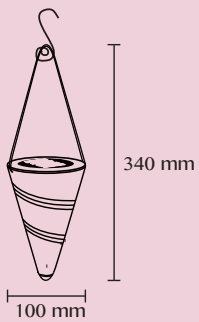

18 x 18 x 33 cm
10 hrs autonomy
battery 600mAh
LED 0,06 W
weight : 1,23 kg
IP44

EAN code : 3760119730706

Ref : CREAMY

10 x 10 x 73 cm
8 hrs autonomy
battery 200mAh
LED 0,06 W
weight : 0,26 kg
IP44

EAN code : 3760119730102

HANG CREAMY

Ref : HANG CREAMY

10 x 10 x 34 cm
8 hrs autonomy
battery 200mAh
LED 0,06 W
weight : 0,18 kg
IP44

EAN code : 3760119734117

DOLBY **new**

smart turn on

2 lighting modes

2 motion sensors