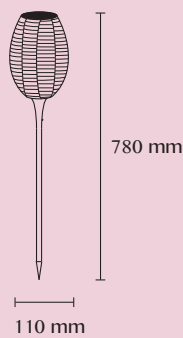

8 LIGHTING MODES

Ref : SKINNY

200 LEDs
 Total length : 21,9 m
 Distance between LEDs : 10 cm
 Distance between first bulb and plug : 2 m
 Cable color : silvery
 IP44

EAN code : 3760119732700

SOLAR

SOLAR

LAMPES SOLAIRES

SOLAR LAMPS

FLAMY SUN new

Ref : FLAMY SUN

11 x 11 x 78 cm
12 - 15 hrs autonomy
battery 2200mAh
LED 4 W
weight : 0,3 kg
IP44

smart turn on

flame imitation

EAN code : 3760119738306

SOLSTY

Ref : SOLSTY C30

30 x 30 x 30 cm
12 hrs autonomy
battery 1800mAh
LED 1,5 W
weight : 0,91 kg
IP65

EAN code : 3760119739488

CASY

Ref : CASY C30

30 x 30 x 32 cm
12 hrs autonomy
battery 1800mAh
LED 1,5 W
weight : 1,5 kg
IP65