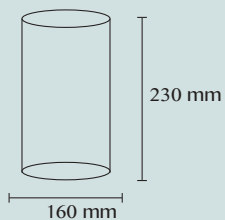

Ref : ALTY C24

16 x 16 x 24 cm
16 hrs autonomy
battery 2200mAh
LED 5 W
weight : 0,82 kg
IP67

EAN code : 3760119739310