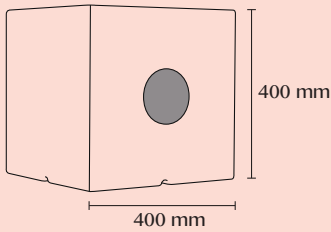

Ref : CARRY PLAY

40 x 40 x 40 cm
8 hrs autonomy
battery 4000mAh
LED 3 W
speaker 10 W
weight : 4 kg
IP44
bluetooth connection

EAN code : 3760119739754