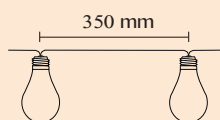

Colored

LOW VOLTAGE

Ref : FANTASY

10 LED bulbs included
Total length : 8,3 m
Distance between bulbs : 35 cm
Distance between first bulb and plug : 5,15 m
IP44

EAN code COLD WHITE : 3760119739327
EAN code WARM WHITE : 3760119739334
EAN code STAR : 3760119732717
EAN code MULTICOLOR : 3760119733967