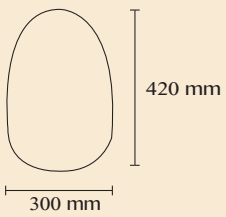

Ref : EASY C42

40 x 40 x 40 cm
16 hrs autonomy
battery 2200mAh
LED 5 W
weight : 3,5 kg
IP67

EAN code : 3760119731604