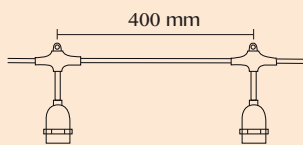

HIGH VOLTAGE

Ref : CHERRY W4 / W10

4 sockets & LED bulbs E27 / 10 sockets & LED bulbs E27

Total length : 5 m / 10 m

Distance between bulbs : 80 cm / 80 cm

Distance between first

bulb and plug : 2,50 m / 2,50 m

IP44

EAN code W4 : 3760119734261

EAN code W10 : 3760119730485

MAFY

VINTY

HIGH VOLTAGE

Ref : MAFY / VINTY

10 sockets
Total length : 6 m
Distance between bulbs : 40 cm
Distance between first
bulb and plug : 2,15 m
IP44