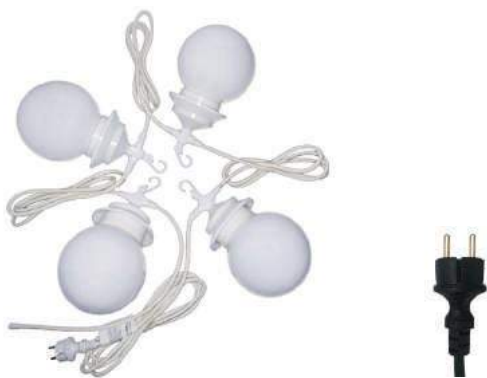

EAN code : 3760119731789

cold white

Ref : TRY

40 x 40 x 150
E27
220 - 240 V
weight : 6 kg
IP64

EAN code : 3760119739136

cold white

GIURLANDES
STRING LIGHTS

CHERRY

HIGH VOLTAGE

Ref : CHERRY W4 / W10

4 sockets & LED bulbs E27 / 10 sockets & LED bulbs E27

Total length : 5 m / 10 m

Distance between bulbs : 80 cm / 80 cm

Distance between first

bulb and plug : 2,50 m / 2,50 m