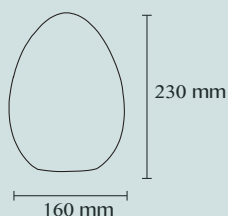

Ref : EASY C23

16 x 16 x 23 cm
16 hrs autonomy
battery 2200mAh
LED 5 W
weight : 0,82 kg
IP67

EAN code : 3760119737088