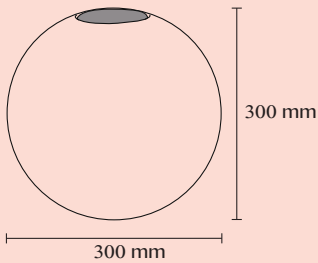

Ref : BOBBY PLAY

30 x 30 x 30 cm
8 hrs autonomy
battery 2000mAh
LED 3 W
speaker 5 W
weight : 0,9 kg
IP67
bluetooth connection

EAN code : 3760119732052