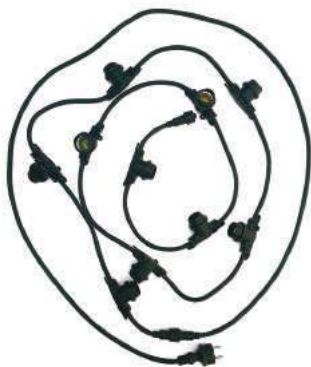

HIGH VOLTAGE

Ref : CHERRY W4 / W10

4 sockets & LED bulbs E27 / 10 sockets & LED bulbs E27

Total length : 5 m / 10 m

Distance between bulbs : 80 cm / 80 cm

Distance between first

bulb and plug : 2,50 m / 2,50 m

IP44

EAN code W4 : 3760119734261

EAN code W10 : 3760119730485

MAFY

VINTY

HIGH VOLTAGE

Ref : MAFY / VINTY

10 sockets
Total length : 6 m
Distance between bulbs : 40 cm
Distance between first
bulb and plug : 2,15 m
IP44

EAN code MAFY : 3760119739020
EAN code VINTY : 3760119739044

BULBS NOT INCLUDED

LINKY **new**

PROFESSIONAL

EXTENDABLE

Ref : LINKY

10 sockets
Total length : 5 m
Distance between bulbs : 30 cm
Distance between first bulb and plug : 2,15 m
IP44