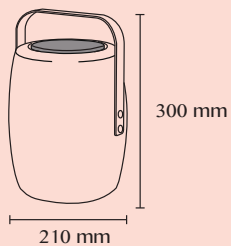

WIRELESS MUSICAL LAMPS

LUCY PLAY

Ref : LUCY PLAY

aluminium handle

21 x 21 x 30 cm
8 hrs autonomy
battery 4000mAh
LED 3 W
speaker 10 W
weight : 1,6 kg
IP44
bluetooth connection

EAN code : 3760119738320

SO PLAY

Ref : SO PLAY

transparent handle

21 x 21 x 30 cm
 6 hrs autonomy
 battery 2000mAh
 LED 3 W
 speaker 10 W
 weight : 1,5 kg
 IP44

bluetooth connection

EAN code : 3760119731154

TAKE AWAY PLAY

Ref : TAKE AWAY PLAY