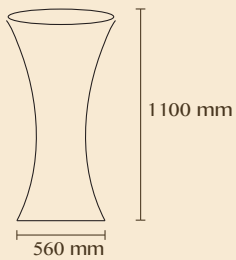

EAN code : 3760119733639

LADY

Ref : LADY C110

30 x 30 x 110 cm
7-9 hrs autonomy
battery 1500mAh
LED 3 W
weight : 3,5 kg
IP44

EAN code : 3760119739884

BAR PARTY

Ref : BAR PARTY

56 x 56 x 110 cm
8 hrs autonomy
battery 2000mAh
LED 5 W
weight : 10 kg
IP66