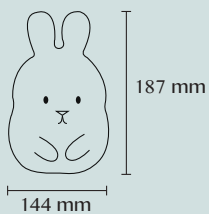

BUNNY new

Ref : BUNNY

soft touch silicon

14,4 x 14,4 x 18,7 cm
15-20 hrs autonomy
battery 1200mAh
LED 0,5 W
touch color change

EAN code : 3760119731758