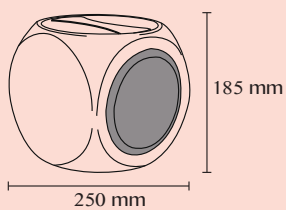

new

CUBY PLAY

Ref : CUBY PLAY

wooden handle

25 x 25 x 18,5 cm
8 hrs autonomy
battery 4000mAh
LED 3 W
speaker 10 W
weight : 1,3 kg
IP44

bluetooth connection

EAN code : 3760119732656

MINI SO PLAY