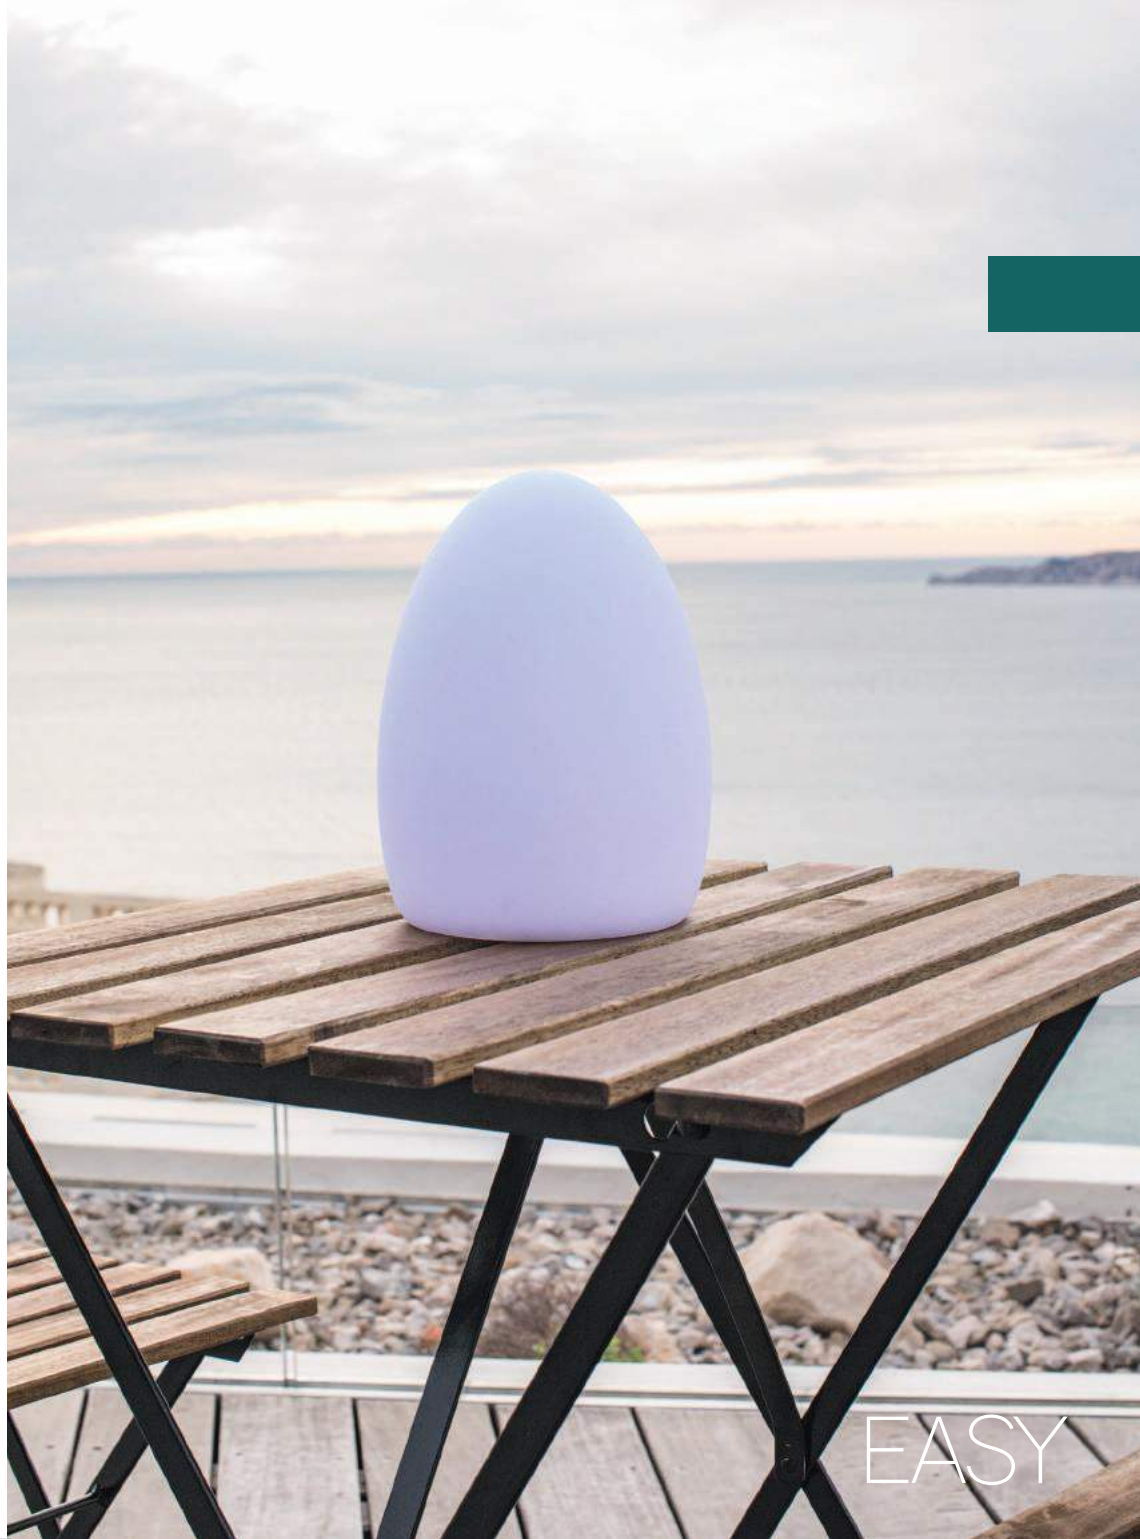

EASY

Ref : EASY C23

16 x 16 x 23 cm
16 hrs autonomy
battery 2200mAh
LED 5 W
weight : 0,82 kg
IP67

EAN code : 3760119737088