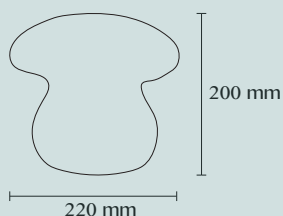

EAN code : 3760119739761

HEAVY

Ref : HEAVY

23 x 23 x 27,5 cm
16 hrs autonomy
battery 2200mAh
LED 5 W
weight : 2,5 kg
IP44

EAN code : 3760119734032

FUNNY

Ref : FUNNY

22 x 22 x 20 cm
16 hrs autonomy
battery 2200mAh
LED 5 W
weight : 0,65 kg
IP67