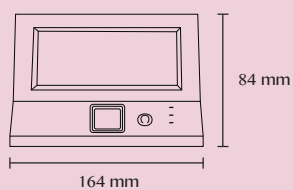

smart turn on

2 lighting modes

DERBY **new**

smart turn on

motion sensor

3 lighting modes

Ref : DERBY

16,1 x 10,9 x 8,4 cm
8 - 10 hrs autonomy
battery 2200mAh
LED 21 pcs 0,2 W
IP44