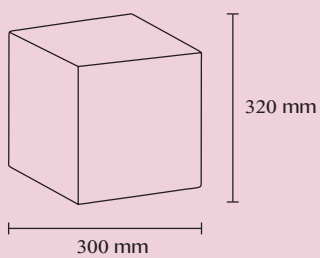

Ref : CASY C30

30 x 30 x 32 cm
12 hrs autonomy
battery 1800mAh
LED 1,5 W
weight : 1,5 kg
IP65

EAN code : 3760119739495