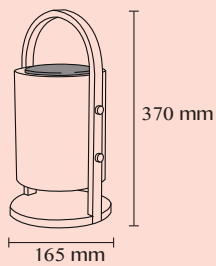

19 x 19 x 37,7 cm

8 hrs autonomy

battery 4000mAh

LED 3 W

speaker 10 W

weight : 1,5 kg

IP44

bluetooth connection

EAN code : 3760119739266

WOODY PLAY new

Ref : WOODY PLAY

wooden handle

- 16,5 x 16,5 x 37 cm
- 8 hrs autonomy
- battery 4000mAh
- LED 3 W
- speaker 10 W
- weight : 1,8 kg
- IP44
- bluetooth connection

EAN code : 3760119731178

new

CUBY PLAY

Ref : CUBY PLAY

wooden handle

25 x 25 x 18,5 cm
8 hrs autonomy
battery 4000mAh
LED 3 W
speaker 10 W
weight : 1,3 kg
IP44

bluetooth connection

EAN code : 3760119732656

MINI SO PLAY