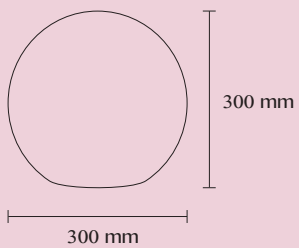

SOLAR LAMPS

FLAMY SUN new

Ref : FLAMY SUN

11 x 11 x 78 cm
12 - 15 hrs autonomy
battery 2200mAh
LED 4 W
weight : 0,3 kg
IP44

smart turn on

flame imitation

EAN code : 3760119738306

SOLSTY