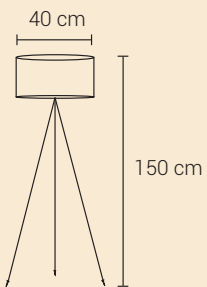

EAN code : 3760119733998

YUPPY

Ref : YUPPY

33 x 29 x 35 cm
8 hrs autonomy
battery 2000mAh
LED 5 W
weight : 2,2 kg
IP66

EAN code : 3760119734100

TAMBORY

Ref : TAMBORY C150

40 x 40 x 150cm
8 hrs autonomy
battery 2300mAh
LED 5 W
weight : 6 kg
IP65