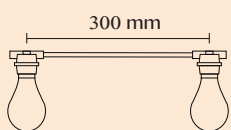

BOX 64 PCS AVAILABLE

PARTY **new**

Ref : PARTY

20 LEDs bulbs - non-removable
Total length : 8,7 m
Distance between bulbs : 30 cm
Distance between first bulb and plug : 3 m
Cable color : black
IP44

EAN code : 3760119733028