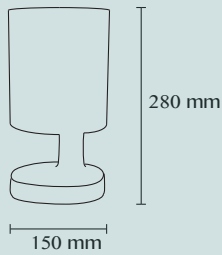

Ref : BABY

warm white

15 x 15 x 280 cm
8 hrs autonomy
battery 1000mAh
LED 1 W
weight : 0,8 kg
IP65

EAN code : 3760119733929