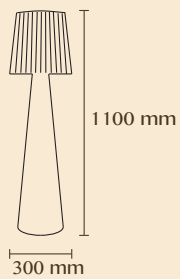

Ref : LADY C110

30 x 30 x 110 cm
7-9 hrs autonomy
battery 1500mAh
LED 3 W
weight : 3,5 kg
IP44

EAN code : 3760119739884