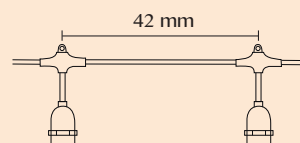

LOW VOLTAGE

MAFY SOLAR **new**

Ref : MAFY SUN

10 LEDs bulbs included
Total length : 6 m
Distance between LEDs : 42 cm
Distance between first bulb and plug : 2 m
Cable color : black
IP44

EAN code : 3760119733042