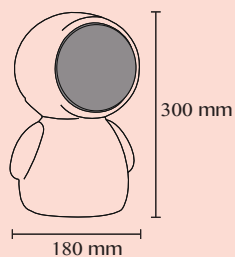

Ref : MINI RAY PLAY

17 x 17 x 24 cm
8 hrs autonomy
battery 2000mAh
LED 3 W
speaker 5 W
weight : 0,8 kg
IP44
bluetooth connection

transparent handle

EAN code : 3760119739550

BOY

Ref : BOY

18 x 18 x 30 cm
8 hrs autonomy
battery 4000mAh
LED 3 W
speaker 10 W
weight : 1,5 kg
IP44
bluetooth connection