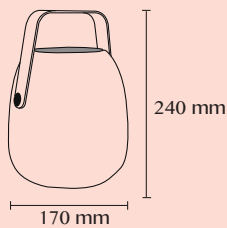

MINI SO PLAY

new box display

Ref : MINI SOPLAY

17 x 17 x 24 cm
8 hrs autonomy
battery 2000mAh
LED 3 W
speaker 5 W
weight : 0,8 kg
IP44
bluetooth connection

transparent handle

EAN code : 3760119730683