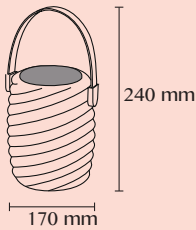

Ref : MINI MAY PLAY

21 x 21 x 22 cm
8 hrs autonomy
battery 2000mAh
LED 3 W
speaker 5 W
weight : 0,8 kg
IP44

transparent handle

bluetooth connection

EAN code : 3760119739556

MINI RAY PLAY **new**

new box display

Ref : MINI RAY PLAY

17 x 17 x 24 cm
8 hrs autonomy
battery 2000mAh
LED 3 W
speaker 5 W
weight : 0,8 kg
IP44
bluetooth connection

transparent handle

EAN code : 3760119739550

BOY

Ref : BOY

18 x 18 x 30 cm
8 hrs autonomy
battery 4000mAh
LED 3 W
speaker 10 W
weight : 1,5 kg
IP44
bluetooth connection