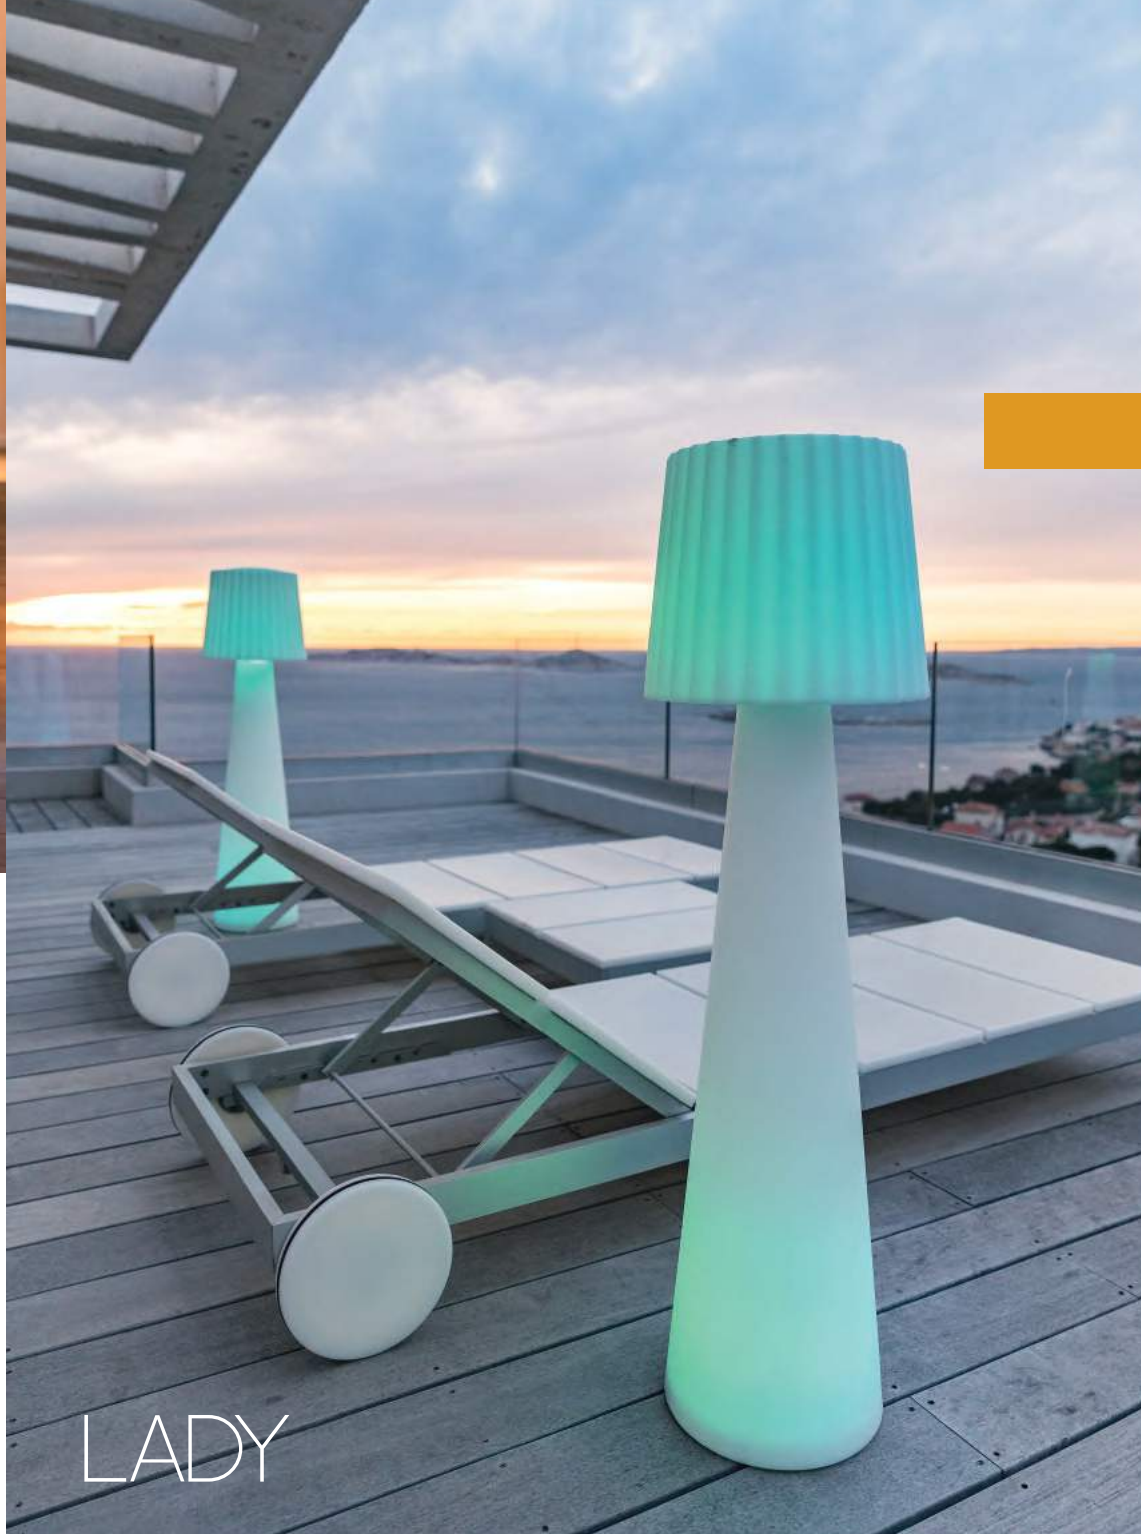

LADY

Ref : LADY C110

30 x 30 x 110 cm
7-9 hrs autonomy
battery 1500mAh
LED 3 W
weight : 3,5 kg
IP44

EAN code : 3760119739884