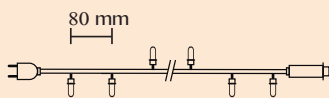

YOGY new

8 LIGHTING MODES

Ref : YOGY

200 LEDs
Total length : 16,9 m
Distance between LEDs : 8 cm
Distance between first bulb and plug : 1 m
Cable color : black
IP44

EAN code : 3760119733059

SKINNY new

8 LIGHTING MODES

Ref : SKINNY

200 LEDs
Total length : 21,9 m
Distance between LEDs : 10 cm
Distance between first bulb and plug : 2 m
Cable color : silvery
IP44

EAN code : 3760119732700

SOLAR

SOLAR