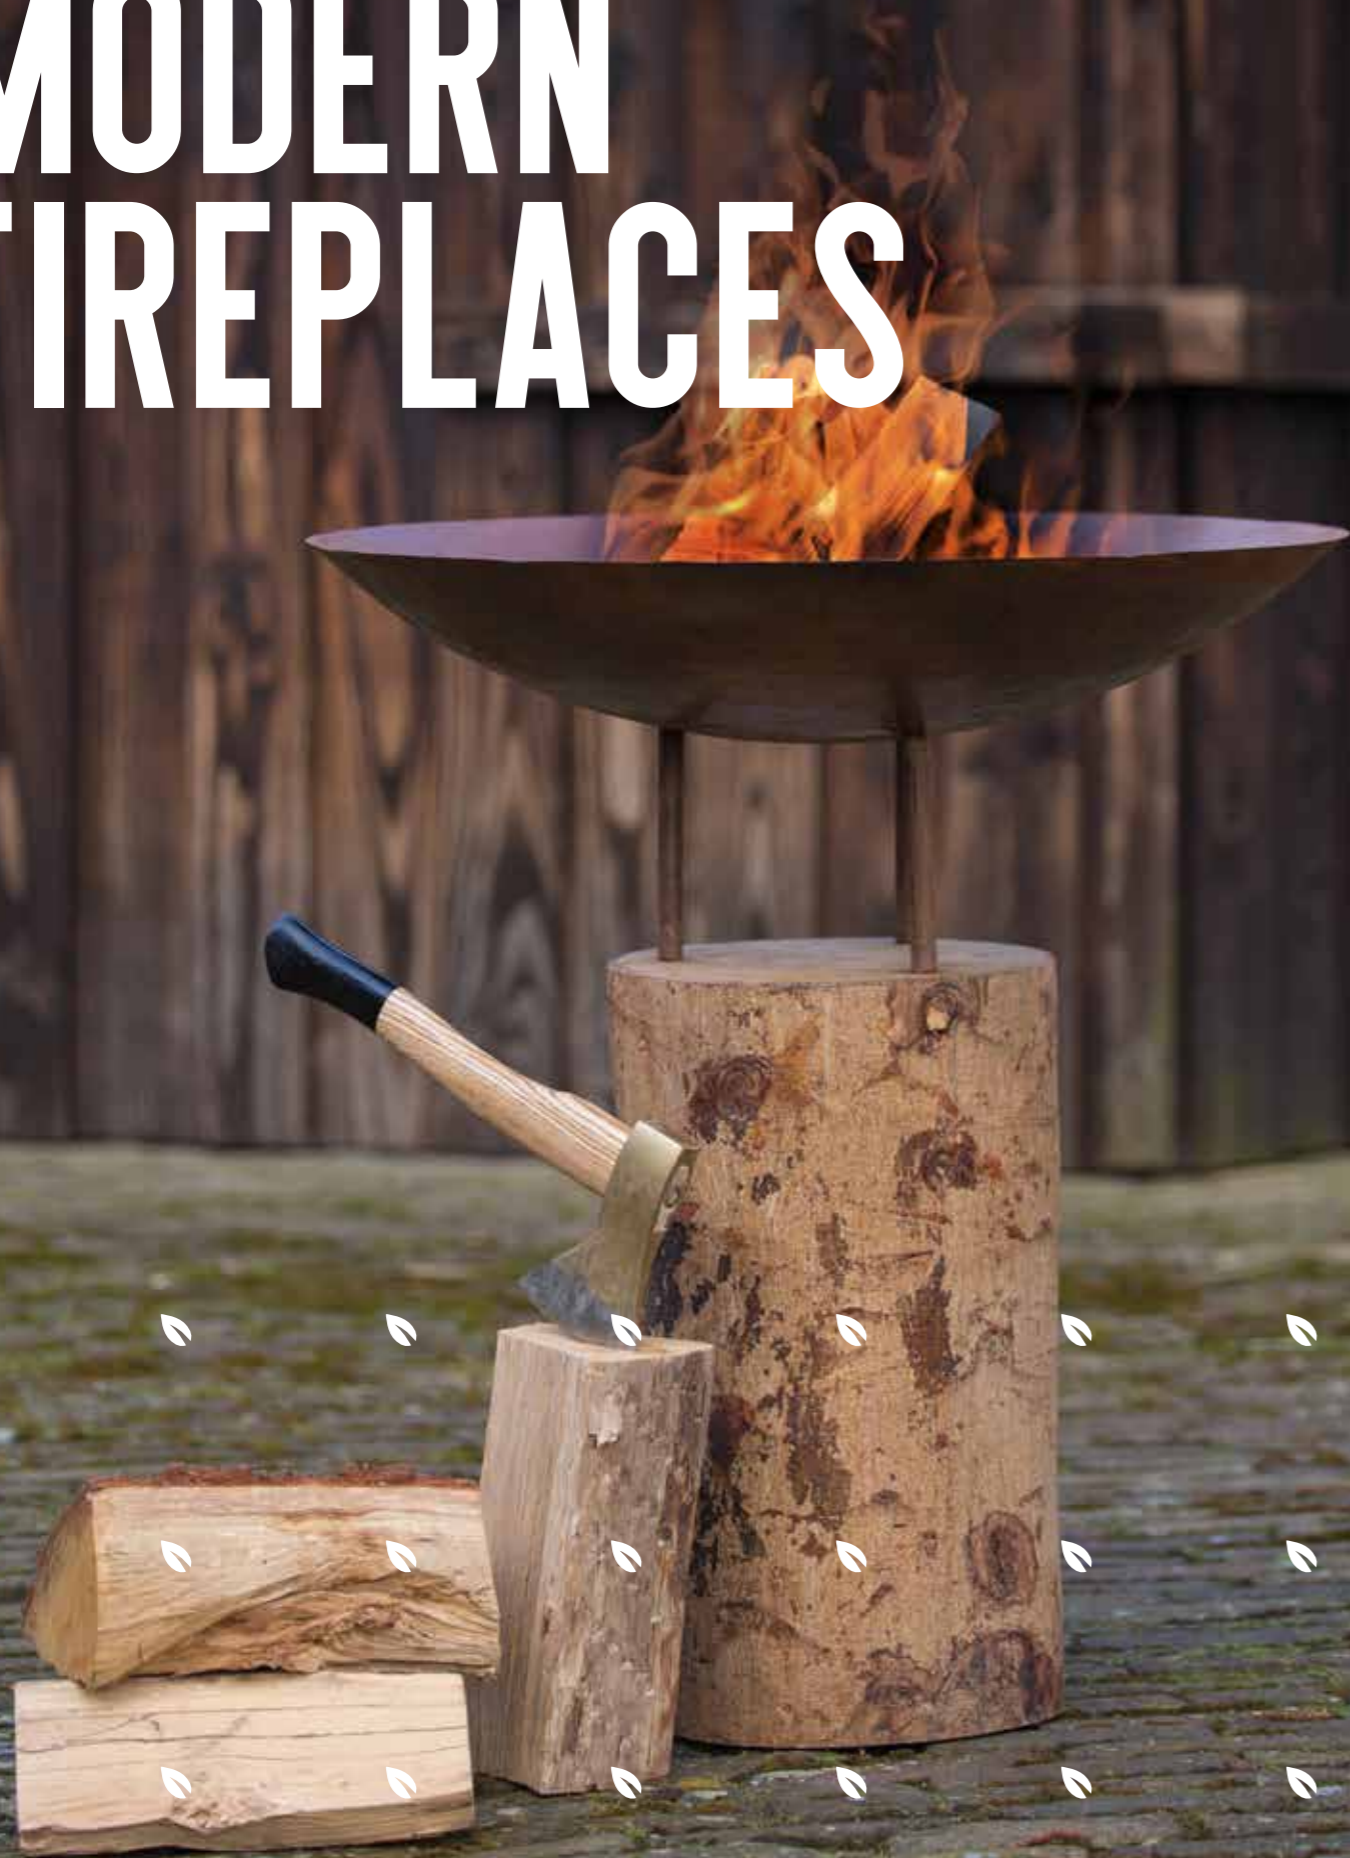

REDFIRE MODERN FIREPLACES

FIREPIT HYMIR*

- 50 x 50 x 50
- -
- Steel
- ◀ Art. no.: 88034

BEST
DESIGN
CHOICE