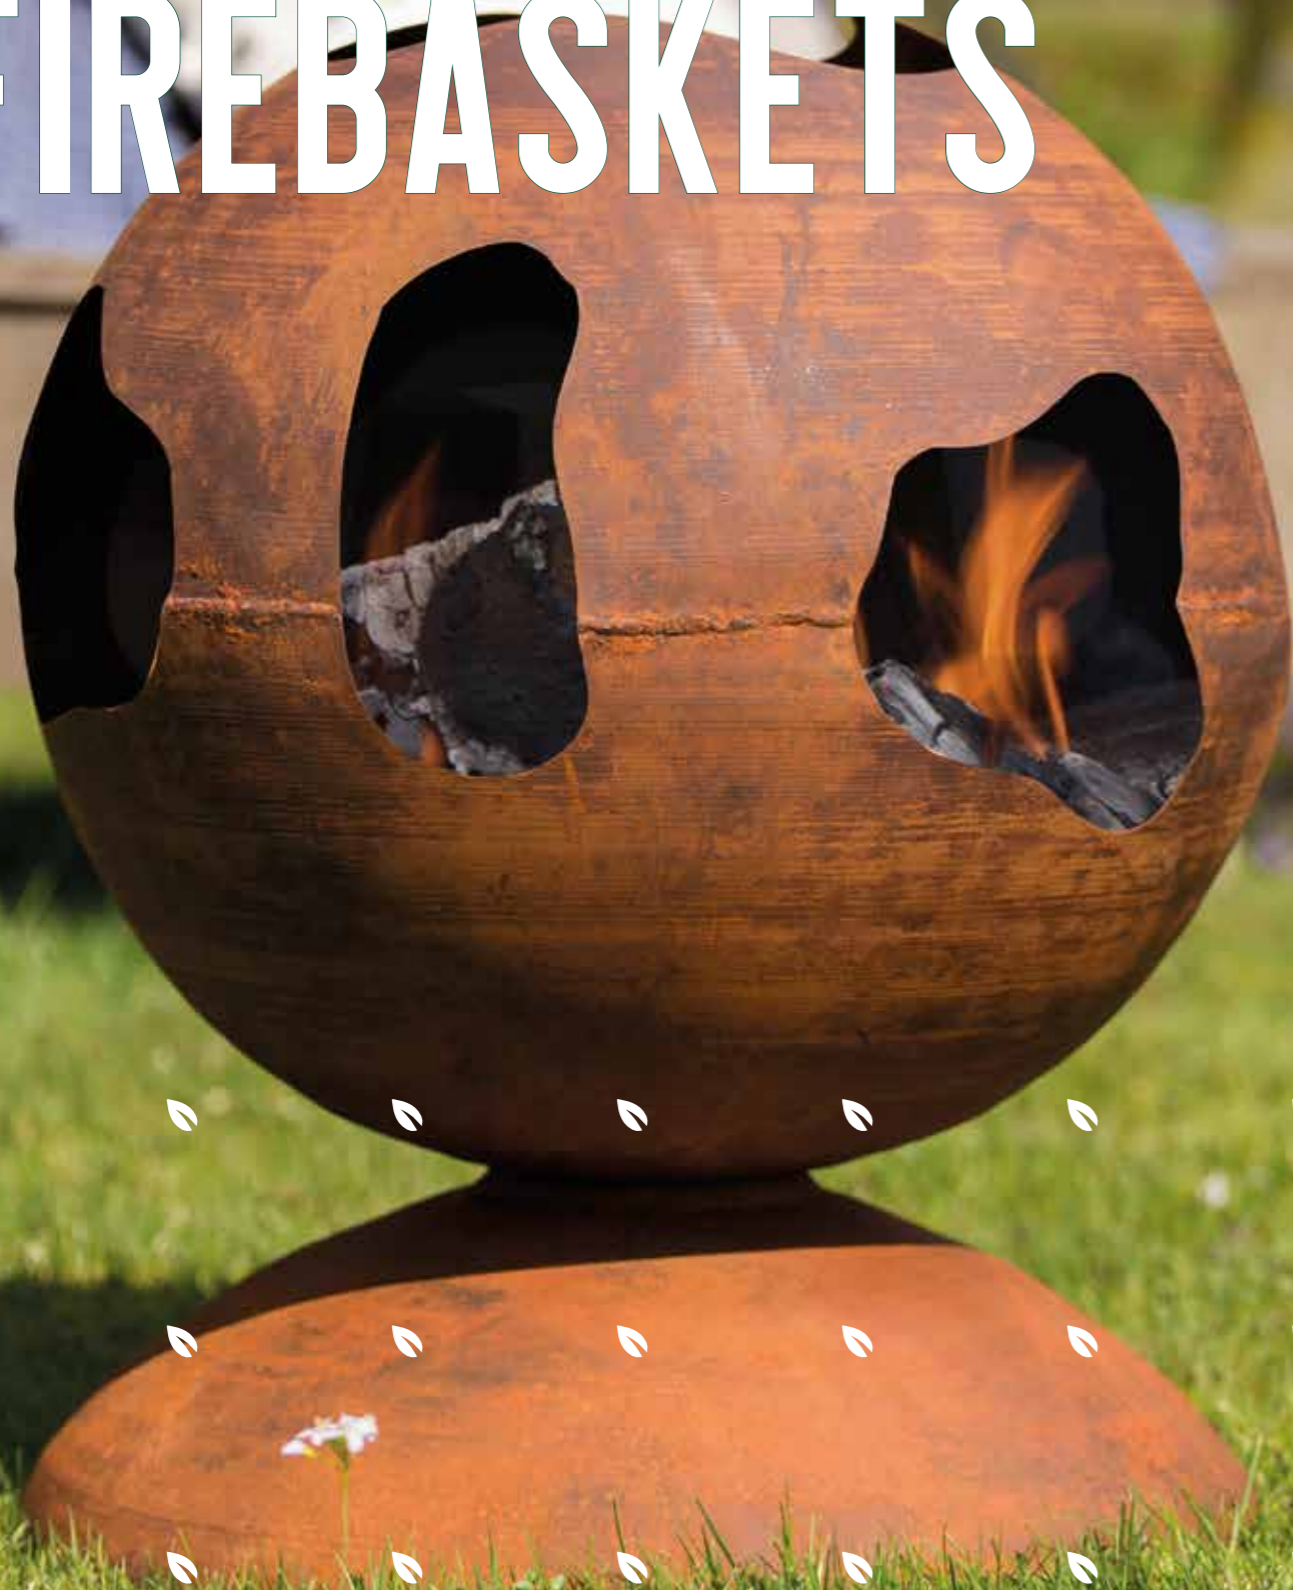

REDFIRE

FIREPITS & FIREBASKETS

FIREBOWL FREYR WITH HOLES RUST & BLACK

- 60 x 45 cm ø
- 6,75 kg
- Steel
- ◀ Art. no.: 88020 • RUST
- ◀ Art. no.: 88021 • BLACK
- ◀ Art. no.: 88019 • BLACK