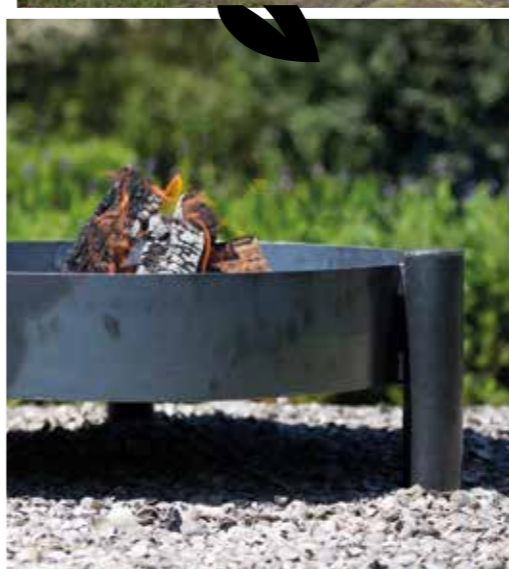

Extensive RedFire Collection

— REDFIRE • WANT TO CREATE A COMFORTABLE AND AMAZING OUTSIDE FIRE IN A WELLSHAPED PRODUCT? REDFIRE IS THE PERFECT BRAND FOR FIREPITS, CHIMENEAS AND WOOD STORAGE POSSIBILITIES. WE HAVE SIMPLE AND COMPACT CHIMENEAS AND FIREPITS WHICH ARE IDEAL FOR SMALLER PATIOS OR TINY TERRACES, CLASSICAL TYPES AND STYLISH MODERN MODELS.

Design your own

— Making your cosy evening complete with a crackling fire? With the various RedFire products the possibilities are endless. To experience an exotic evening outdoors you can choose a model from our range of cheerful Mexican chimeneas or do you prefer a more modern and sleek design? Perhaps you would rather have a more rural look in your garden with a nice model from the corten steel look series. You can find it all in the extensive RedFire collection! It is even an option to design your own; just ask our sales team for the possibilities.

LOKI

FREYR RUST