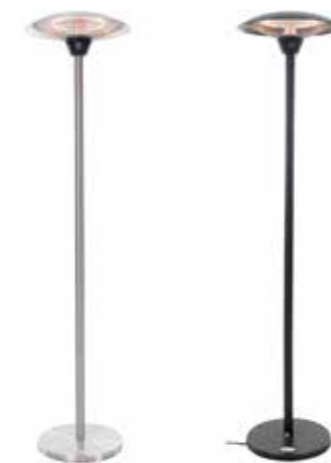

SIRIUS 2100 BLACK HANGING REMOTE HALOGEN

- 35 x 58,5 cm
 - 4 kg
 - 900/1200/2100 Watt
 - 5000 hours
 - Halogen
- ◀ Art. no.: CE09B • IP24, CE, PAH, ROHS

SIRIUS 2100 GT LIGHT HANGING GOLDEN TUBE

- 35 x 58,5 cm ø
 - 2,8 kg
 - 2100 Watt
 - 5000 hours
 - Golden Tube
- ◀ Art. no.: CE09LGT • IPX4, CE, PAH, ROHS

SUNRED SIRIUS

SIRIUS 2100 STANDING HALOGEN

- 205 x 50 cm ø
- 10,1 kg
- 2100 Watt
- 5000 hours
- Halogen
- ◀ Art. no.: GS15 • IP44, CE, GS, ROHS, PAH
- ◀ Art. no.: GS15B • IP44, CE, GS, ROHS, PAH

ALL HEATERS ON THIS PAGE
INCLUDES SAFEGUARD
TIPOVER