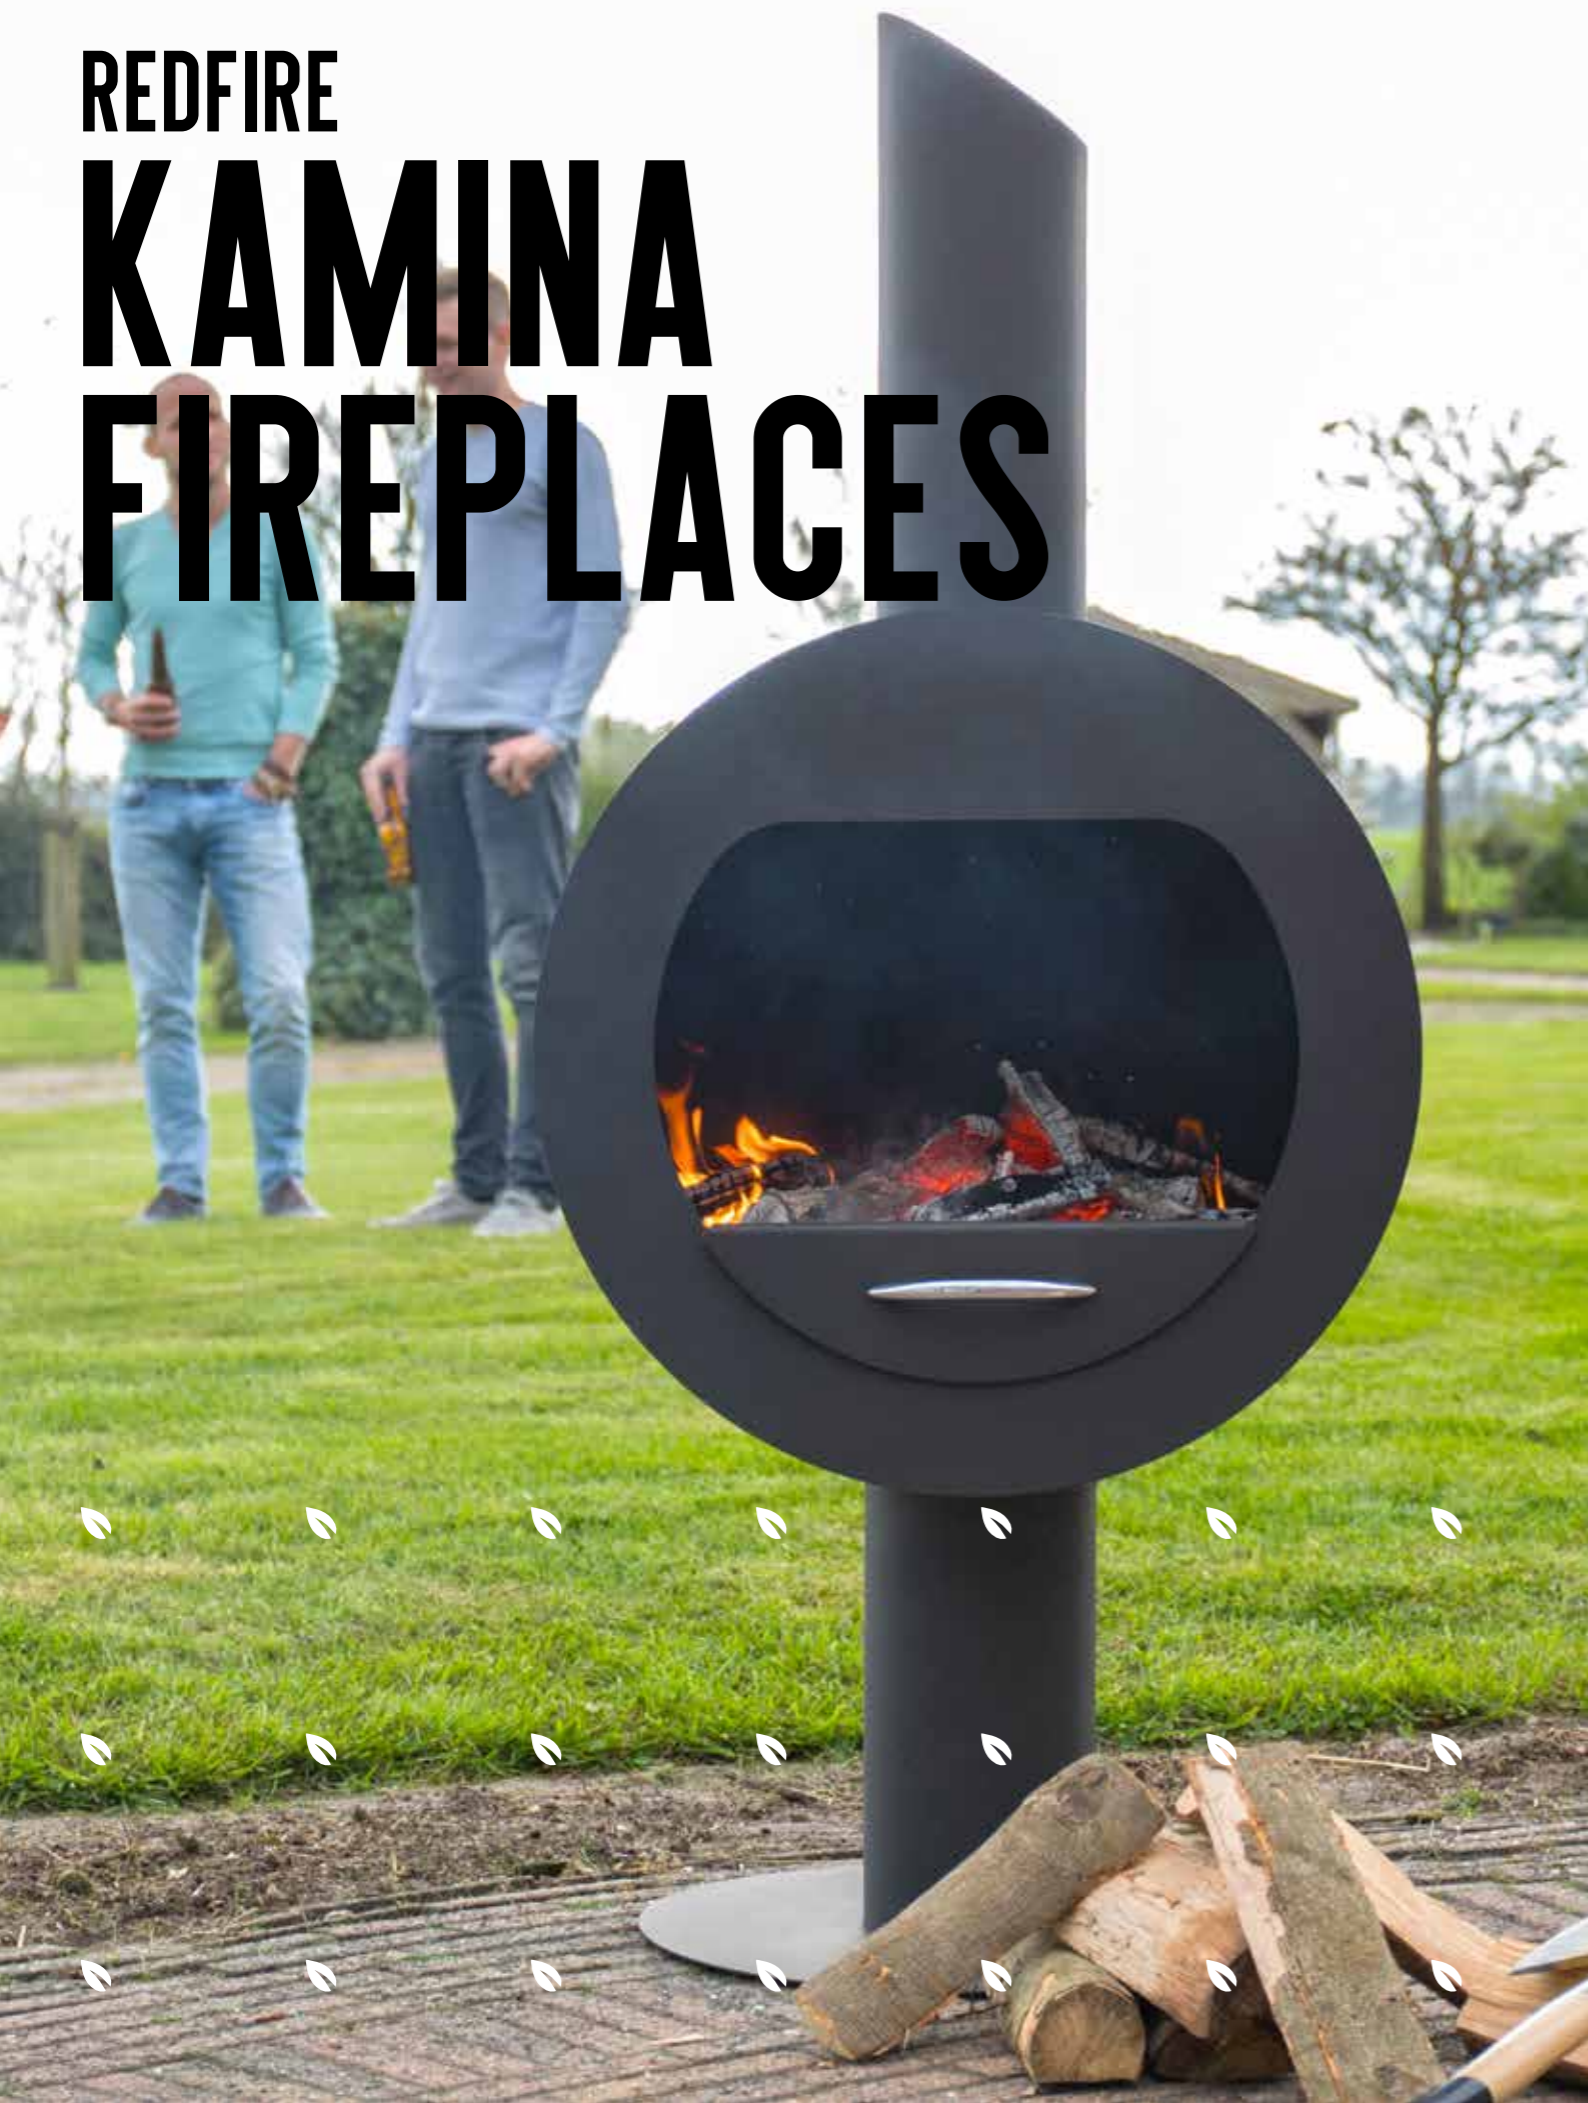

WOOD STORAGE FIREPIT BALDR

- 50 x 50 x 80 cm ø
- 25,5 kg
- Steel
- Art. no.: 88027 • RUST

REDFIRE KAMINA FIREPLACES

KAMINA "U" BLACK*

- 61 x 50 x 140 cm
- 40 kg
- Steel
- Art. no.: 81066

KAMINA "U" SILVER*