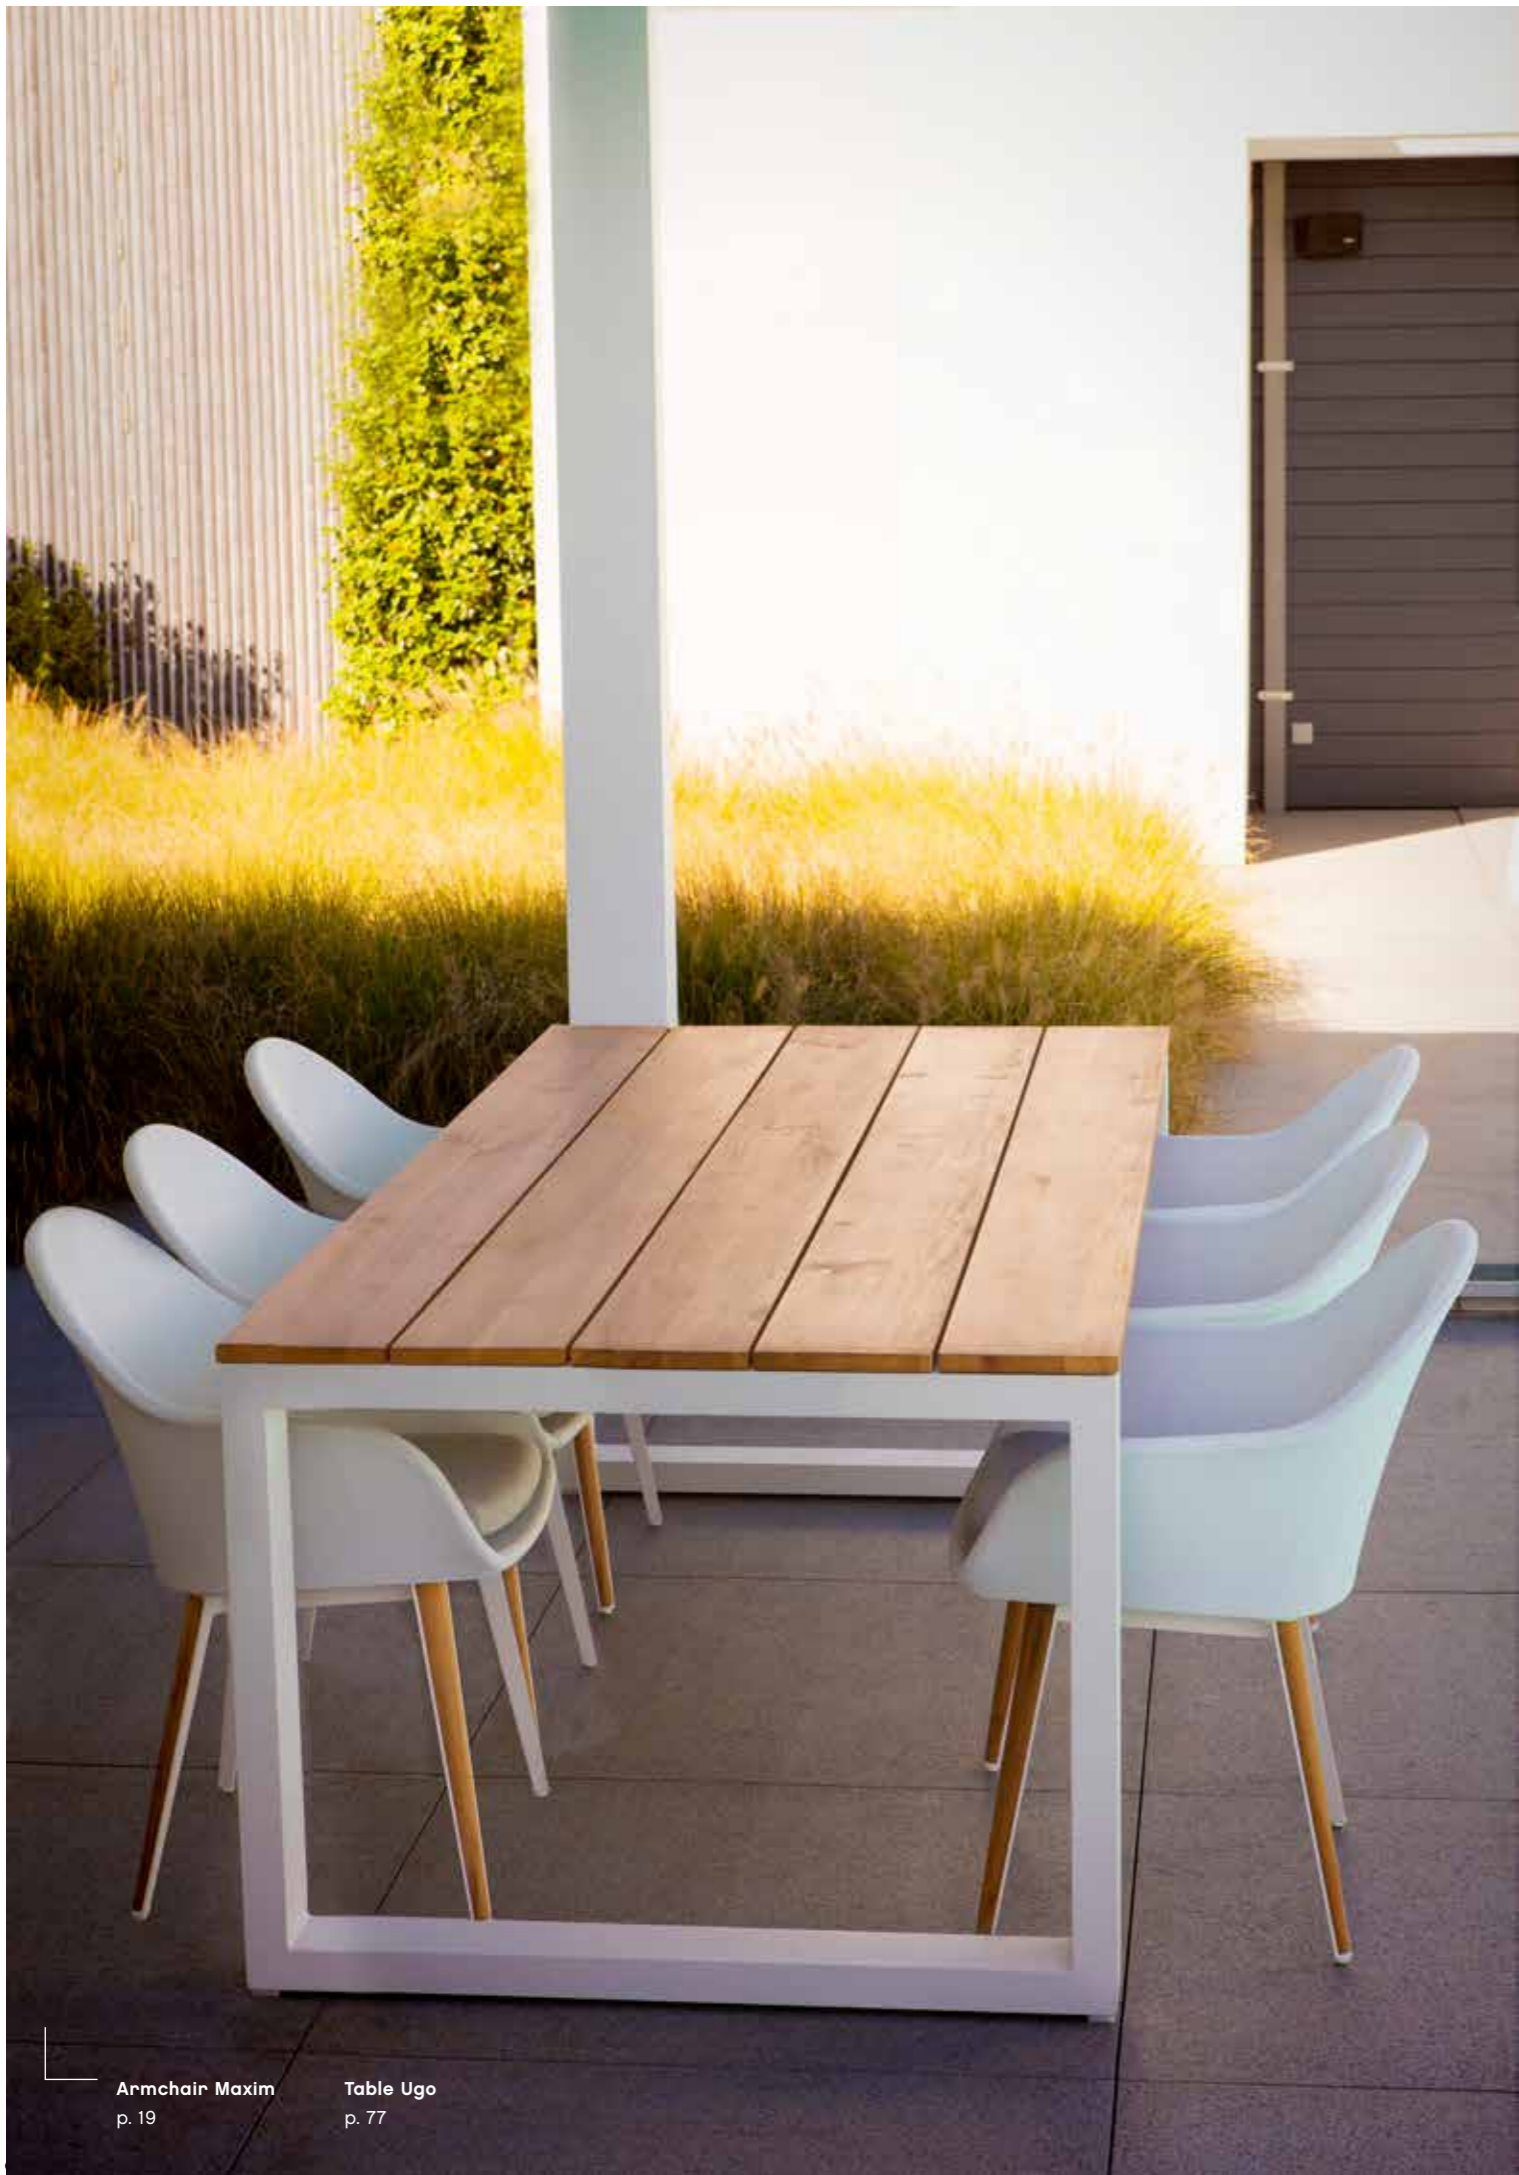

Armchair Maxim
p. 19

Table Ugo
p. 77