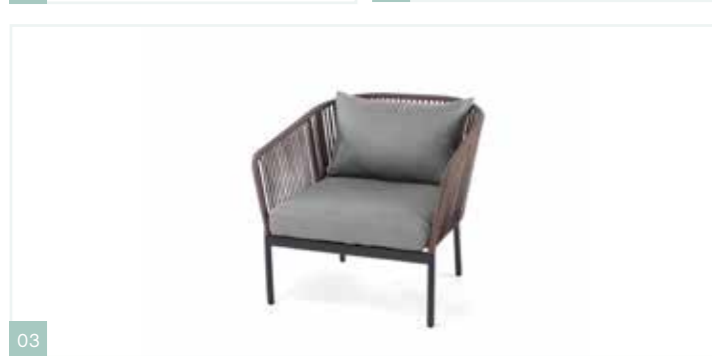

03

Martinez

material: polyethylene
H 88 cm W 57 cm D 64 cm

mistic grey incl
cushion army
REF. A156

2-seater Clavo
p. 29

Loungechair Salvador
p. 43

Coffee table Salvador
p. 43

2,5-seater Salvador
p. 43