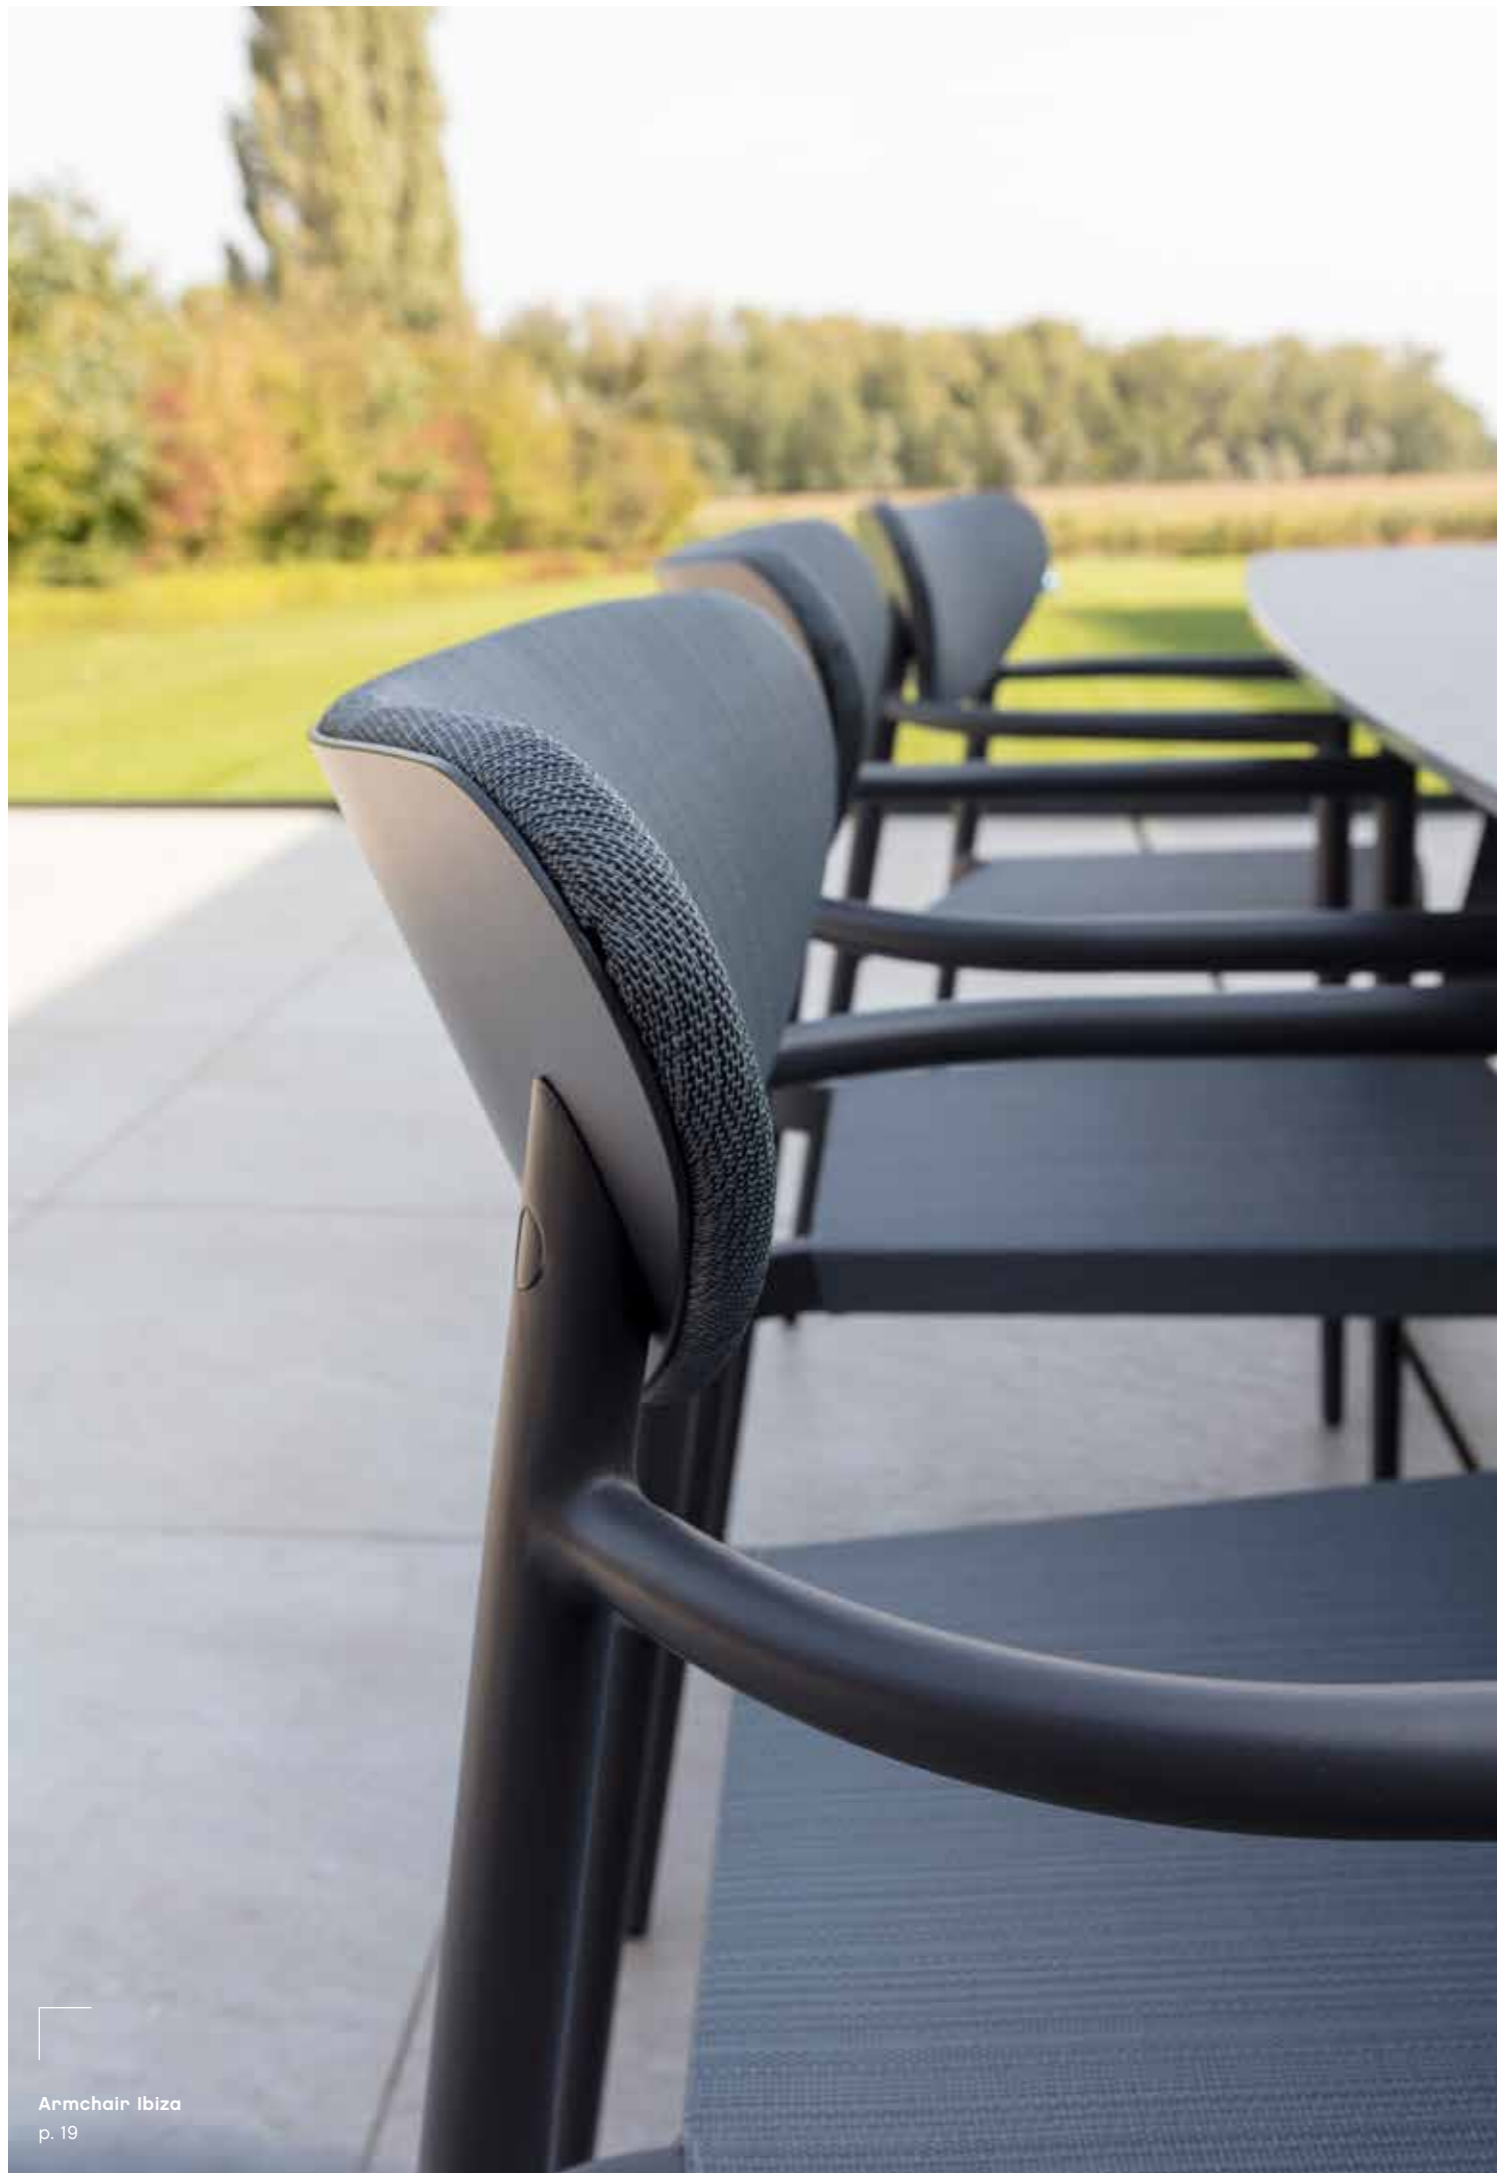

care

**teak and
hardwood
cleaner**
0,5L + pad

REF. 99454

removes the grey layer of the wood

multi cleaner
**wicker - textile -
aluminium**
0,5L + pad

REF. 99459